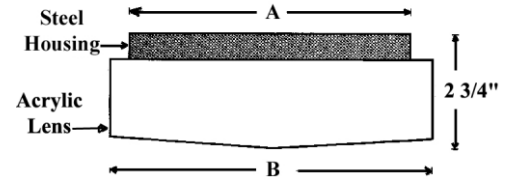

Bulb	A	B
BUT-22	10 1/8"	11"
BUT-32	12 3/4"	14"
BUT-54	12 3/4"	14"
BUT-40	17"	19"
BUT-72	17"	19"