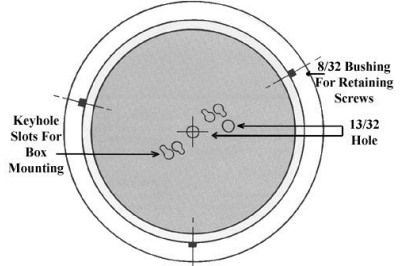

BUT LED Series

Covered Circline Fixtures

Application: This economical surface mounted LED Circline unit is available in a white finish. This unit is for use in commercial and residential areas such as restrooms, closets, hallways, storage areas or any small room area where general lighting is desired.

Construction: This unit is designed from heavy gauge die formed steel and is finished in baked white enamel or polyester powder coating for maximum durability and reflectivity.

Mounting: Units are equipped with knockouts for junction box or direct surface mounting.

Electrical: 120VAC input
80 LPW system Efficacy
Dimmable with triac dimmer
High power factor > 0.98

Fixture Diameter

Bulb	A	B
BUT-22	10 1/8"	11"
BUT-32	12 3/4"	14"
BUT-54	12 3/4"	14"
BUT-40	17"	19"
BUT-72	17"	19"

Maximum Weight = 4 lbs. / 11" 9 lbs. / 14"

Ordering Information

Specifications Subject To Change Without Notice

Model	Body style	Lamp Type
BUT-	22-	12W-LED
BUT	22 32 54 72	12W LED = 8000 LUMENS 15W LED = 1200 LUMENS 22W LED = 1800 LUMENS