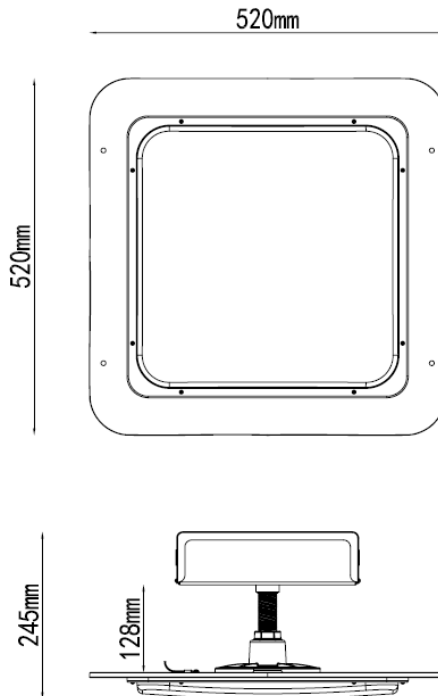

Project:	
Type:	
Catalog #:	

NAME: LED Canopy Light

P/N: CP-240W-1421-1601

Advantage:

- UL cUL DLC certificate
- High CRI
- Mean Well IP65 driver, Input voltage 100-277Vac
- No UV or IR in the beam
- Easy to install and operate
- Energy saving, Long lifespan
- Light is soft and uniform, Safe to eyes
- Instant start, NO flickering, NO humming
- Green and eco-friendly without mercury.

Application:

- ◆ Gas station
- ◆ Service station, Toll station.

LED SURFACE MOUNT UNITS

Specifications Subject To Change Without Notice