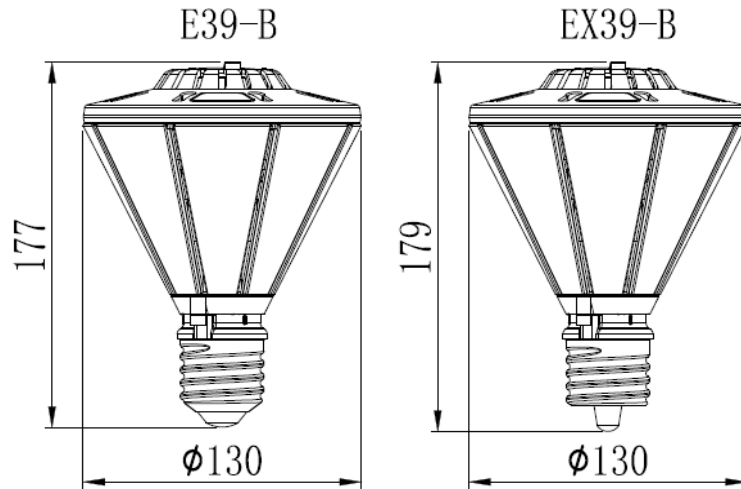

POST TOP LED CORN 50W

NAME: LED Corn Light

P/N: TCLW-B-50WACA1Z-aaK

Note: 1. The Letter Z in P/N stands for Lamp base type, “-E” for E39 lamp base, “-EX” for EX39 lamp base.
 2. “aa” in P/N stands for CCT, can be 30,35,40,45,50,57.

Advantage:

- UL cUL DLC certificate.
- E39/EX39 lamp base.
- Warm / Natural / Cool / Cold white.
- 360 degree lighting, high CRI.
- IP64 Waterproof Rating.
- Long lifespan and good heat dissipation, with SUNON fan.
- Meet 5kV surge immunity level.
- Internal driver, input voltage AC100-277V.
- Long lifespan and good heat dissipation.
- Direct replacement for CFL and Metal Halide, Easy Installation.