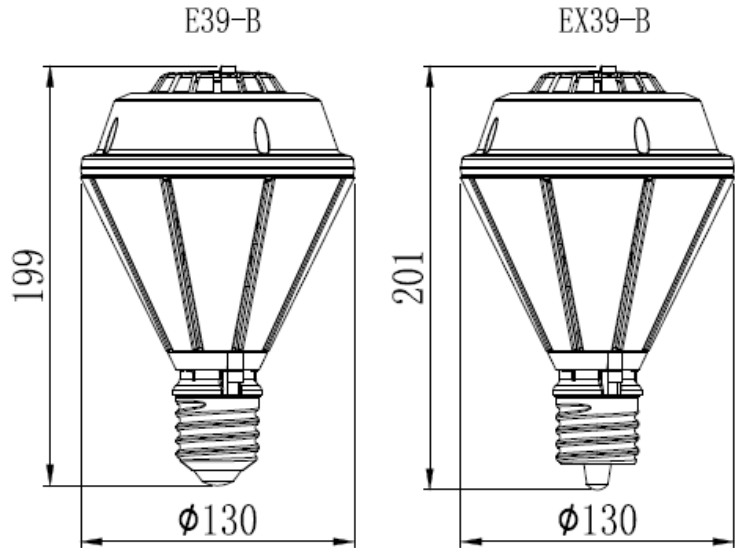

# POST TOP LED CORN 80W

NAME: LED Corn Light

P/N: TCLW-B-80WACA1Z-aaK

Note: 1. The Letter Z in P/N stands for Lamp base type, “-E” for E39 lamp base, “-EX” for EX39 lamp base.  
 2. “aa” in P/N stands for CCT, can be 30,35,40,45,50,57.

### Advantage:

- UL cUL DLC certificate.
- E39/EX39 lamp base.
- Warm / Natural / Cool / Cold white.
- 360 degree lighting, high CRI.
- IP64 Waterproof Rating.
- Long lifespan and good heat dissipation, with SUNON fan.
- Meet 5kV surge immunity level.
- Internal driver, input voltage AC100-277V.
- Long lifespan and good heat dissipation.
- Direct replacement for CFL and Metal Halide, Easy Installation.