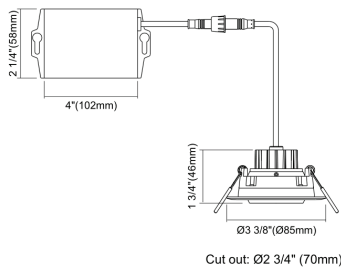

Mini LED Panel Lights

Project:	
Type:	
Catalog #:	

- IC Rated
- 1/2" Thin Panel - Fits in Tight Ceiling Space ● Dimming Range 5%-100%
- Simple & easy installation
- Choice of CCT: 3000k, 4000k, 5000k
- Available in 3", 4", 6" Square & Round, 2" & 3" Gimbal
- 50,000hr Extra-Long Life
- Damp locations

MODEL	FLOOD	AVERAGE LIFETIME	TRIM COLOR	WARRANTY	CRI	INPUT VOLTS	DIMMABLE	BOX SIZE
ALL	40°	50000hrs (45.7yrs)	White	3 Year	80	120	Yes	2.32" (59mm) x 3.22" (82mm) x 1.50" (38mm)

3" Gimbal 2" Gimbal

MODEL	DESCRIPTION	WATT	LUMENS	COLOR	TEMPERATURE	LUMEN EFFICACY	POWER FACTOR	CUTOUT
LR23237	LED5W/DL2/GB/30K/FL	5	400	3000K	SOFT WHITE	80.0	>0.90	2.5" (50mm)
LR23238	LED5W/DL2/GB/40K/FL	5	400	4000K	COOL WHITE	80.0	>0.90	2.5" (50mm)
LR23239	LED5W/DL2/GB/50K/FL	5	400	5000K	BRIGHT WHITE	80.0	>0.90	2.5" (50mm)
LR23240	LED8W/DL3/GB/30K/FL	8	600	3000K	SOFT WHITE	75.0	>0.98	2.75" (70mm)
LR23245	LED8W/DL3/GB/50K/SQ	8	600	5000K	BRIGHT WHITE	75.0	>0.98	2.75" (70mm)
LR23247	LED8W/DL3/GB/30K/SQ	8	600	3000K	SOFT WHITE	75.0	>0.90	2.75" (70mm)
LR23249	LED8W/DL3/GB/50K/SQ	8	600	5000K	BRIGHT WHITE	75.0	>0.90	2.75" (70mm)

3" ROUND DIMENSIONS

3" SQUARE DIMENSIONS

2" DIMENSIONS

Specifications Subject To Change Without Notice