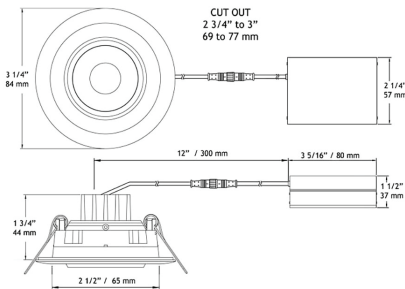

Mini LED Panel Lights

Project:	
Type:	
Catalog #:	

- IC Rated
- 1/2" Thin Panel - Fits in Tight Ceiling Space ● Dimming Range 5%-100%
- Simple & easy installation
- Choice of CCT: 3000k, 4000k, 5000k
- Available in 3", 4", 6" Square & Round, 2" & 3" Gimbal
- 50,000hr Extra-Long Life
- Damp locations

MODEL	FLOOD	AVERAGE LIFETIME	TRIM COLOR	WARRANTY	CRI	INPUT VOLTS	DIMMABLE	BOX SIZE
ALL	40°	50000hrs (45.7yrs)	White	3 Year	80	120	Yes	2.32" (59mm) x 3.22" (82mm) x 1.50" (38mm)

3" Gimbal 2" Gimbal

MODEL	DESCRIPTION	WATT	LUMENS	COLOR	TEMPERATURE	LUMEN EFFICACY	POWER FACTOR	CUTOUT
LR23237	LED5W/DL2/GB/30K/FL	5	400	3000K	SOFT WHITE	80.0	>0.90	2.5" (50mm)
LR23238	LED5W/DL2/GB/40K/FL	5	400	4000K	COOL WHITE	80.0	>0.90	2.5" (50mm)
LR23239	LED5W/DL2/GB/50K/FL	5	400	5000K	BRIGHT WHITE	80.0	>0.90	2.5" (50mm)
LR23240	LED8W/DL3/GB/30K/FL	8	600	3000K	SOFT WHITE	75.0	>0.98	2.75" (70mm)
LR23245	LED8W/DL3/GB/50K/SQ	8	600	5000K	BRIGHT WHITE	75.0	>0.98	2.75" (70mm)
LR23247	LED8W/DL3/GB/30K/SQ	8	600	3000K	SOFT WHITE	75.0	>0.90	2.75" (70mm)
LR23249	LED8W/DL3/GB/50K/SQ	8	600	5000K	BRIGHT WHITE	75.0	>0.90	2.75" (70mm)

3" ROUND DIMENSIONS

3" SQUARE DIMENSIONS

2" DIMENSIONS

Specifications Subject To Change Without Notice