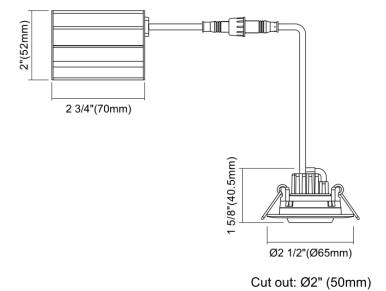

Mini LED Panel Lights

Project:	
Type:	
Catalog #:	

- IC Rated
- 1/2" Thin Panel - Fits in Tight Ceiling Space ● Dimming Range 5%-100%
- Simple & easy installation
- Choice of CCT: 3000k, 4000k, 5000k
- Available in 3", 4", 6" Square & Round, 2" & 3" Gimbal
- 50,000hr Extra-Long Life
- Damp locations

MODEL	FLOOD	AVERAGE LIFETIME	TRIM COLOR	WARRANTY	CRI	INPUT VOLTS	DIMMABLE	BOX SIZE
ALL	40°	50000hrs (45.7yrs)	White	3 Year	80	120	Yes	2.32" (59mm) x 3.22" (82mm) x 1.50" (38mm)

3" Gimbal 2" Gimbal

MODEL	DESCRIPTION	WATT	LUMENS	COLOR	TEMPERATURE	LUMEN EFFICACY	POWER FACTOR	CUTOUT
LR23237	LED5W/DL2/GB/30K/FL	5	400	3000K	SOFT WHITE	80.0	>0.90	2.5" (50mm)
LR23238	LED5W/DL2/GB/40K/FL	5	400	4000K	COOL WHITE	80.0	>0.90	2.5" (50mm)
LR23239	LED5W/DL2/GB/50K/FL	5	400	5000K	BRIGHT WHITE	80.0	>0.90	2.5" (50mm)
LR23240	LED8W/DL3/GB/30K/FL	8	600	3000K	SOFT WHITE	75.0	>0.98	2.75" (70mm)
LR23245	LED8W/DL3/GB/50K/SQ	8	600	5000K	BRIGHT WHITE	75.0	>0.98	2.75" (70mm)
LR23247	LED8W/DL3/GB/30K/SQ	8	600	3000K	SOFT WHITE	75.0	>0.90	2.75" (70mm)
LR23249	LED8W/DL3/GB/50K/SQ	8	600	5000K	BRIGHT WHITE	75.0	>0.90	2.75" (70mm)

3" ROUND DIMENSIONS

3" SQUARE DIMENSIONS

2" DIMENSIONS

Specifications Subject To Change Without Notice