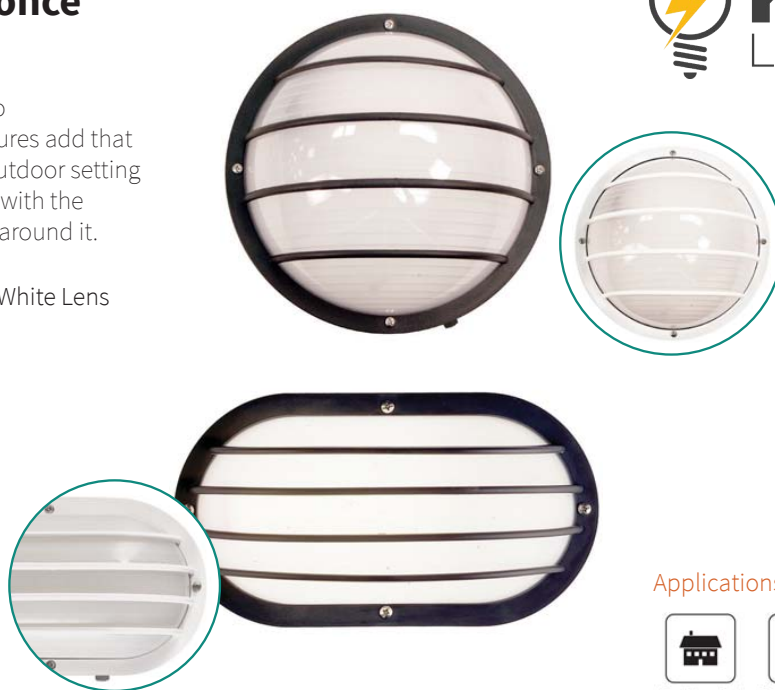

Polycarbonate Series

Outdoor Wall Sconce

Round and Oval Euro Design

decorative outdoor DOD Euro style Linear wall mounted fixtures add that extra bit of personality your outdoor setting is in need of without clashing with the landscape and other designs around it.

- Polycarbonate Body with White Lens
- 74 CRI
- UL Listed - Wet Location

Applications

Residential

Commercial

Landscape

Item#	Description	Watt	Lumen	Volt	Color	Hours	Finish	Dim	☒	L	W	H
49004-SU	LFX/DOD/EL/BK/FR/40K	22	1824	120	4000K	50000	Black	-	-	10.0"	10.0"	5.4"
49006-SU	LFX/DOD/EL/WH/FR/40K	22	1824	120	4000K	50000	White	-	-	10.0"	10.0"	5.4"
49000-SU	LFX/DOD/EBL/BK/FR/40K	11.3	912	120	4000K	50000	Black	-	-	11.0"	4.5"	6.0"
49002-SU	LFX/DOD/EBL/WH/FR/40K	11.3	912	120	4000K	50000	White	-	-	11.0"	4.5"	6.0"