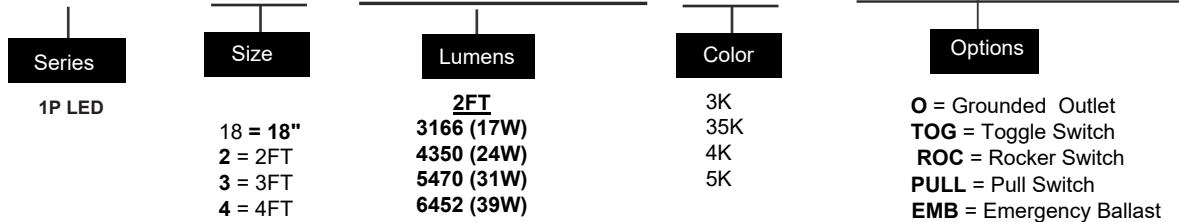

DIMENSIONS

Fixture Length		
T12	T8	Length
F15T12	---	18 1/2"
F20T12	F17T8	24 1/2"
F30T12	F25T8	36 1/2"
F40T12	F32T8	48 1/2"

Ordering Guide

Max weight = 10lbs / 48"

1P LED

Series

1P LED

Size

18 = 18"
2 = 2FT
3 = 3FT
4 = 4FT

Lumens

2FT
3166 (17W)
4350 (24W)
5470 (31W)
6452 (39W)

Color

3K
35K
4K
5K

Options

O = Grounded Outlet
TOG = Toggle Switch
ROC = Rocker Switch
PULL = Pull Switch
EMB = Emergency Ballast
3WAY = 3 Way system
FR = Frosted lens over LED Boardsd