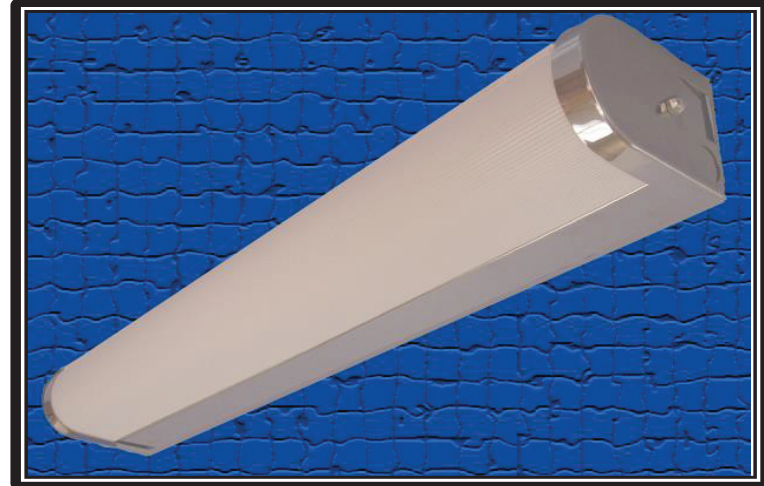

Chrome Covered Bathroom Wall Unit

Project:	
Type:	
Catalog #:	

STANDARD

This covered chrome channel can be mounted both vertically and horizontally and comes in a variety of sizes for a wide range of uses. It is ideal for use in bathrooms, kitchens, powder rooms, under cabinets, or any area where high quality and low cost lighting is preferred.

Construction:

- Housing is designed from heavy gauge die formed steel and plated in a high polished chrome for high grade appearance. Off and on switch is standard in end plate. Snap in grounded convenience outlet is available upon request. End plates are secured to fixture by acorn nuts. Lens is extruded white acrylic.