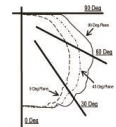

### Mounting

Vapor Tite Unit available with an stainless steel external hanging bracket. VT Series is watertight and must be drilled and sealed for each surface mounting or chain hanging application.

### DIMENSIONS

RF	20									
	80%				70%				50%	
RC	70	50	30	10	70	50	30	10	50	30
0	109	109	109	109	107	107	107	107	101	101
1	98	93	89	84	95	91	86	83	86	83
2	89	80	73	67	86	78	72	66	74	69
3	81	70	62	56	78	68	61	55	65	59
4	74	62	53	47	71	60	52	46	57	51
5	67	54	45	39	65	53	45	38	50	43
6	61	48	39	33	59	47	39	33	45	38
7	56	43	35	29	54	42	34	28	40	33
8	52	39	30	25	50	38	30	24	36	29
9	48	35	27	21	46	34	25	21	32	25
10	44	31	24	19	43	31	23	18	30	23

T8	T5	T5HO	Length
F17T8	F14T5	F24T5	28"
F32T8	F28T5	F54T5HO	52"
Tandem 4' Tubes			Length
FF32T8	F28T5	F54T5HO	100"
8 ft Tubes			
T8	T8HO	Length	
F96T8	F96T8HO	100"	