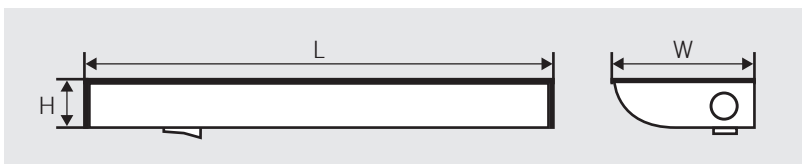

### WIRING AND SWITCHING:

- Convertible 120V direct wire input; knockouts provided for multiple input configurations

### PACKAGING:

- Contents in each fixture carton:
  - (1) LED fixture
  - (2) Mounting screws
  - (3) Wire nuts
  - (1) Die cast coupler
  - (1) Optional on/off rocker switch
  - Instruction sheet

### PHYSICAL SPECIFICATIONS

Length	Width	Height
24"	2.75"	1"