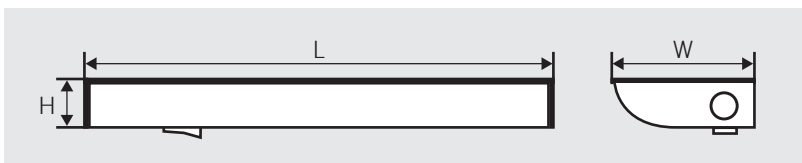

### WIRING AND SWITCHING:

- Convertible 120V direct wire input; knockouts provided for multiple input configurations

### PACKAGING:

- Contents in each fixture carton:
  - (1) LED fixture
  - (2) Mounting screws
  - (3) Wire nuts
  - (1) Die cast coupler
  - (1) Optional on/off rocker switch
  - Instruction sheet

### PHYSICAL SPECIFICATIONS

Length	Width	Height
48"	2.75"	1"