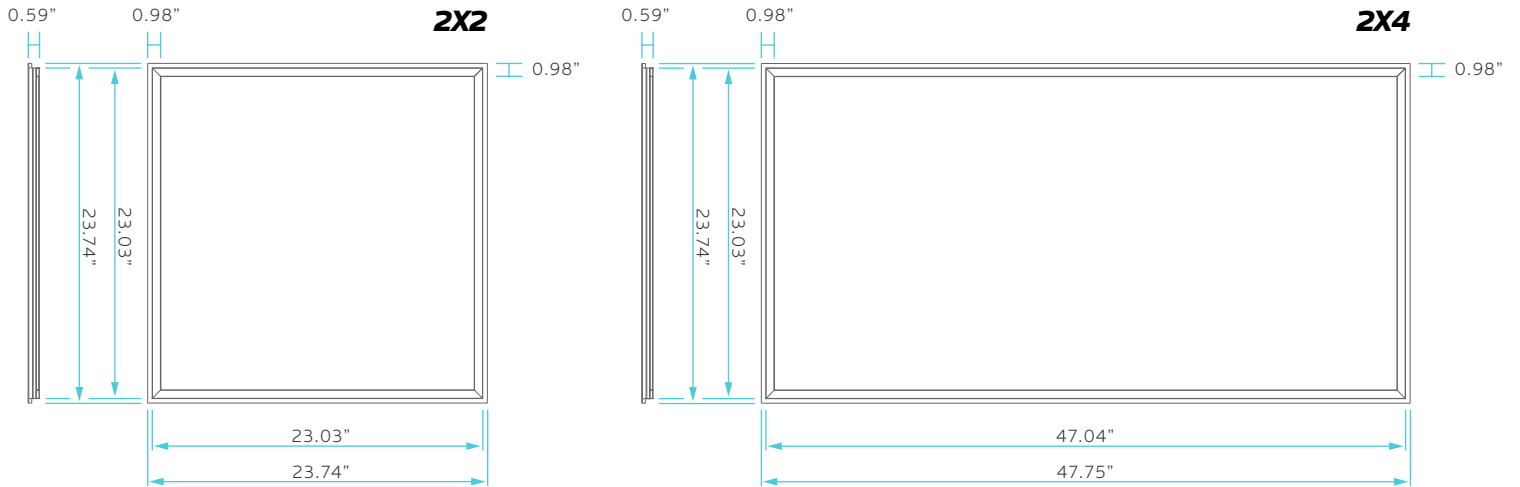

KB LIGHTING

FRAME PANEL

2X2, 2X4

CCT SELECT

WATTAGE SELECT

2x4'

FRAME PANEL
IN USE

2x2'

CCT &
WATTAGE
SELECT

SPECIFICATIONS

ELECTRICAL

MODEL	DESCRIPTION	POWER	LUMEN	EFFICACY	INPUT VOLTS	DIMMABLE	FREQUENCY	LIFETIME	POWER FACTOR
24185	LED2X2FRAME/PNL/3WO/3CCT/D	20W	2500	125	100-277V	0-10V	50/60Hz	50,000	<0.95
		30W	3750						
		40W	5000						
24187	LED2X4FRAME/PNL/3WO/3CCT/D	40W	5000	125	100-277V	0-10V	50/60Hz	50,000	<0.95
		50W	6250						
		60W	7500						

DIMENSIONS

INSTALLATION

RECESSED MOUNT