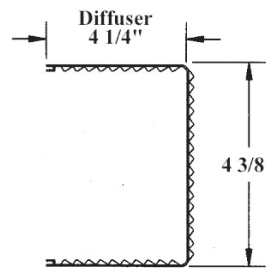

- 5-year warranty of all electronics and housing.
- UL Certified for damp location

DIMENSIONS

Fixture Length			
T12	T12HO	T8	Length
F15T12	---	---	18"
F20T12	---	F17T8	24"
F30T12	---	F25T8	36"
F40T12	F48T12HO	F32T8	48"

Ordering Guide

Max weight = 12lbs / 48"

555 - LED

Series

555- LED

Size

18 = 18"
2 = 2FT
3 = 3FT
4 = 4FT

Lumens