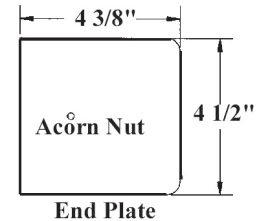

- 5-year warranty of all electronics and housing.
- UL Certified for damp location

DIMENSIONS

Fixture Length			
T12	T12HO	T8	Length
F15T12	---	---	18"
F20T12	---	F17T8	24"
F30T12	---	F25T8	36"
F40T12	F48T12HO	F32T8	48"

Ordering Guide

Max weight = 12lbs / 48"

555 - LED

Series

555- LED

Size

18 = 18"
2 = 2FT
3 = 3FT
4 = 4FT

Lumens