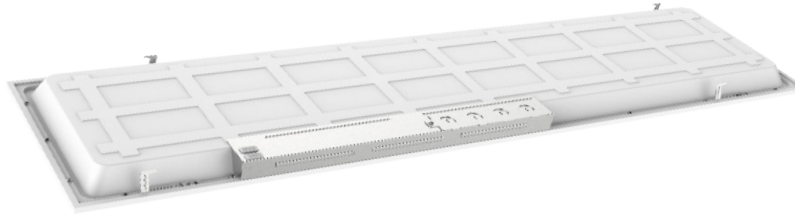

BPL-LED-14-40PS-8CSA

BACKLIT LED PANEL LIGHT

PROJECT	
TYPE	
CATALOG #	

1'x4' LED panel light,
20, 30 and 40W, 120-277V input

PRODUCT FEATURES

- CCT Selectable (3500/4000/5000K)
- Wattage Selectable (40/30/20W)
- Aluminum frame featuring stepped edge design detail and gloss white paint for improved aesthetics
- New backlit style design; fits standard T-grid ceilings
- Suitable for recessed or surface mount (with optional accessories)*
- Construction features precise optical lenses over each individual

* For use in non-fire rated installations only

- LED, offering optimal light diffusion and consistent surface illumination, with no risk of yellowing over product lifetime
- Suitable for damp locations
- Powered by 0-10V dimmable LED driver with built-in junction box
- Compatible with LED emergency backup
- Over 50% energy savings compared to traditional fluorescent troffers
- Operating temp range -20°C/-4°F to 40°C/104°F

ONE CATALOG NUMBER WITH 9 DIFFERENT OPTIONS

* Preset to highest lumen output (40W / 5000K)

* Color Uniformity: CCT (Correlated Color Temperature) range as per guidelines outlined in ANSI C78.377-2017.

PHOTOMETRIC SPECIFICATIONS