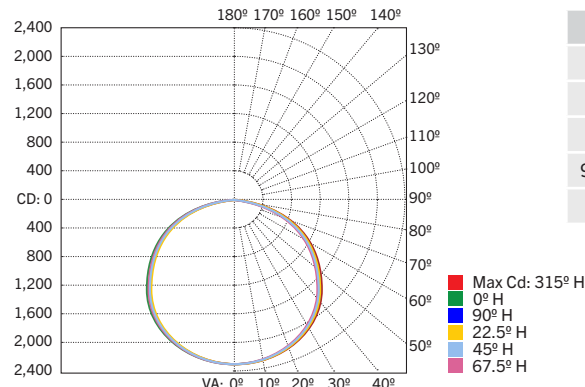

BPL-LED-14-40PS-8CSA

BACKLIT LED PANEL LIGHT

PROJECT	
TYPE	
CATALOG #	

1'x4' LED panel light,
20, 30 and 40W, 120-277V input

PRODUCT FEATURES

- CCT Selectable (3500/4000/5000K)
- Wattage Selectable (40/30/20W)
- Aluminum frame featuring stepped edge design detail and gloss white paint for improved aesthetics
- New backlit style design; fits standard T-grid ceilings
- Suitable for recessed or surface mount (with optional accessories)*
- Construction features precise optical lenses over each individual

PERFORMANCE SPECIFICATIONS

Catalog Number	Input Voltage	Wattage	Color Temperature	Lumen Output	Efficacy	CRI	Power Factor	Lifetime
BPL-LED-14-40PS-8CSA*	120-277V	40W	3500K	4,400	110 lm/W	>80	>0.9	50,000 Hours
			4000K	4,600	115 lm/W			
			5000K	4,450	111 lm/W			
	120-277V	30W	3500K	3,400	111 lm/W			
			4000K	3,600	120 lm/W			
			5000K	3,450	115 lm/W			
	120-277V	20W	3500K	2,400	111 lm/W			
			4000K	2,600	130 lm/W			
			5000K	2,450	123 lm/W			

ONE CATALOG NUMBER WITH 9 DIFFERENT OPTIONS

* Preset to highest lumen output (40W / 5000K)

* Color Uniformity: CCT (Correlated Color Temperature) range as per guidelines outlined in ANSI C78.377-2017.

PHOTOMETRIC SPECIFICATIONS

ISOCANDELA PLOT

POLAR CANDELA DISTRIBUTION

ZONAL LUMEN SUMMARY

Zone	Lumens	% Luminaire
0-60	3,225.6	77.7%
60-90	920.1	22.2%
0-90	4,145.7	99.9%
90-180	3.9	0.1%
0-180	4,149.6	100%

PROJECT	
TYPE	
CATALOG #	

PHYSICAL SPECIFICATIONS