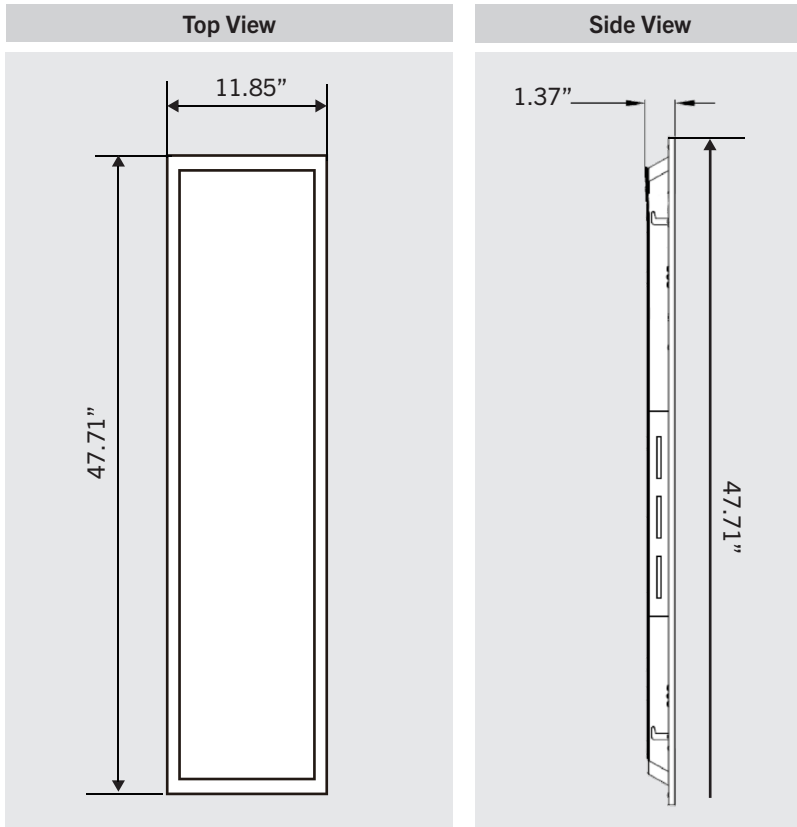

BPL-LED-14-40PS-8CSA

BACKLIT LED PANEL LIGHT

PROJECT	
TYPE	
CATALOG #	

1'x4' LED panel light,
20, 30 and 40W, 120-277V input

PRODUCT FEATURES

- CCT Selectable (3500/4000/5000K)
- Wattage Selectable (40/30/20W)
- Aluminum frame featuring stepped edge design detail and gloss white paint for improved aesthetics
- New backlit style design; fits standard T-grid ceilings
- Suitable for recessed or surface mount (with optional accessories)*
- Construction features precise optical lenses over each individual

ONE CATALOG NUMBER WITH 9 DIFFERENT OPTIONS

* Preset to highest lumen output (40W / 5000K)

* Color Uniformity: CCT (Correlated Color Temperature) range as per guidelines outlined in ANSI C78.377-2017.

PHOTOMETRIC SPECIFICATIONS

ISOCANDELA PLOT

POLAR CANDELA DISTRIBUTION

ZONAL LUMEN SUMMARY

Zone	Lumens	% Luminaire
0-60	3,225.6	77.7%
60-90	920.1	22.2%
0-90	4,145.7	99.9%
90-180	3.9	0.1%
0-180	4,149.6	100%

PROJECT	
TYPE	
CATALOG #	

PHYSICAL SPECIFICATIONS