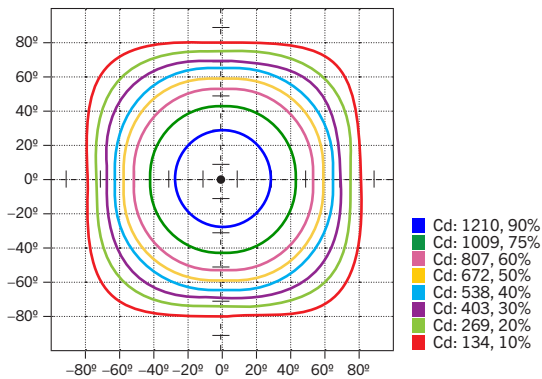

BPL-LED-14-40PS-8CSA

BACKLIT LED PANEL LIGHT

PROJECT	
TYPE	
CATALOG #	

1'x4' LED panel light,
20, 30 and 40W, 120-277V input

PRODUCT FEATURES

- CCT Selectable (3500/4000/5000K)
- Wattage Selectable (40/30/20W)
- Aluminum frame featuring stepped edge design detail and gloss white paint for improved aesthetics
- New backlit style design; fits standard T-grid ceilings
- Suitable for recessed or surface mount (with optional accessories)*
- Construction features precise optical lenses over each individual

PERFORMANCE SPECIFICATIONS

Catalog Number	Input Voltage	Wattage	Color Temperature	Lumen Output	Efficacy	CRI	Power Factor	Lifetime
BPL-LED-14-40PS-8CSA*	120-277V	40W	3500K	4,400	110 lm/W	>80	>0.9	50,000 Hours
			4000K	4,600	115 lm/W			
			5000K	4,450	111 lm/W			
	120-277V	30W	3500K	3,400	111 lm/W			
			4000K	3,600	120 lm/W			
			5000K	3,450	115 lm/W			
	120-277V	20W	3500K	2,400	111 lm/W			
			4000K	2,600	130 lm/W			
			5000K	2,450	123 lm/W			

ONE CATALOG NUMBER WITH 9 DIFFERENT OPTIONS

* Preset to highest lumen output (40W / 5000K)

* Color Uniformity: CCT (Correlated Color Temperature) range as per guidelines outlined in ANSI C78.377-2017.

PHOTOMETRIC SPECIFICATIONS

ISOCANDELA PLOT

POLAR CANDELA DISTRIBUTION

ZONAL LUMEN SUMMARY

Zone	Lumens	% Luminaire
0-60	3,225.6	77.7%
60-90	920.1	22.2%
0-90	4,145.7	99.9%
90-180	3.9	0.1%
0-180	4,149.6	100%

PROJECT	
TYPE	
CATALOG #	

PHYSICAL SPECIFICATIONS