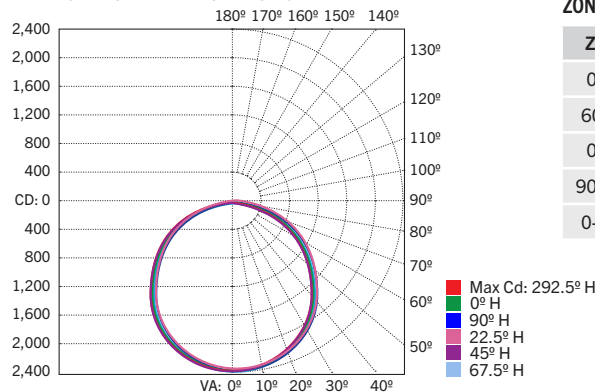

* For use in non-fire rated installations only

PERFORMANCE SPECIFICATIONS

Catalog Number	Input Voltage	Wattage	Color Temperature	Lumen Output	Efficacy	CRI	Power Factor	Lifetime
BPL-LED-22-40PS-8CSA*	120-277V	40W	3500K	4,400	110 lm/W	>80	>0.9	50,000 Hours
			4000K	4,500	113 lm/W			
			5000K	4,450	111 lm/W			
	120-277V	30W	3500K	3,400	111 lm/W			
			4000K	3,500	117 lm/W			
			5000K	3,450	115 lm/W			
	120-277V	20W	3500K	2,400	111 lm/W			
			4000K	2,500	125 lm/W			
			5000K	2,450	123 lm/W			

ONE CATALOG NUMBER WITH 9 DIFFERENT OPTIONS

* Preset to highest lumen output (40W / 5000K)

* Color Uniformity: CCT (Correlated Color Temperature) range as per guidelines outlined in ANSI C78.377-2017.

PHOTOMETRIC SPECIFICATIONS

ISOCANDELA PLOT

POLAR CANDELA DISTRIBUTION

ZONAL LUMEN SUMMARY

Zone	Lumens	% Luminaire
0-60	3,252.2	78.4%
60-90	891.5	21.5%
0-90	4,143.7	99.9%
90-180	3.9	0.1%
0-180	4,147.6	100%

PROJECT	
TYPE	
CATALOG #	

PHYSICAL SPECIFICATIONS