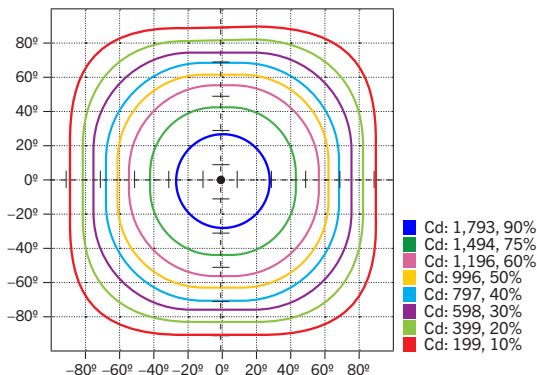

BPL-LED-22-40PS-8CSA BACKLIT LED PANEL LIGHT

PROJECT	
TYPE	
CATALOG #	

2'x2' LED panel light,
20, 30 and 40W, 120-277V input

PRODUCT FEATURES

- CCT Selectable (3500/4000/5000K)
- Wattage Selectable (40/30/20W)
- Aluminum frame featuring stepped edge design detail and gloss white paint for improved aesthetics
- New backlit style design; fits standard T-grid ceilings
- Suitable for recessed or surface mount (with optional accessories)*
- Construction features precise optical lenses over each individual

* For use in non-fire rated installations only

PERFORMANCE SPECIFICATIONS

Catalog Number	Input Voltage	Wattage	Color Temperature	Lumen Output	Efficacy	CRI	Power Factor	Lifetime
BPL-LED-22-40PS-8CSA*	120-277V	40W	3500K	4,400	110 lm/W	>80	>0.9	50,000 Hours
			4000K	4,500	113 lm/W			
			5000K	4,450	111 lm/W			
	120-277V	30W	3500K	3,400	111 lm/W			
			4000K	3,500	117 lm/W			
			5000K	3,450	115 lm/W			
	120-277V	20W	3500K	2,400	111 lm/W			
			4000K	2,500	125 lm/W			
			5000K	2,450	123 lm/W			

ONE CATALOG NUMBER WITH 9 DIFFERENT OPTIONS

* Preset to highest lumen output (40W / 5000K)

* Color Uniformity: CCT (Correlated Color Temperature) range as per guidelines outlined in ANSI C78.377-2017.

PHOTOMETRIC SPECIFICATIONS

ISOCANDELA PLOT

POLAR CANDELA DISTRIBUTION

ZONAL LUMEN SUMMARY

Zone	Lumens	% Luminaire
0-60	3,252.2	78.4%
60-90	891.5	21.5%
0-90	4,143.7	99.9%
90-180	3.9	0.1%
0-180	4,147.6	100%

PROJECT	
TYPE	
CATALOG #	

PHYSICAL SPECIFICATIONS