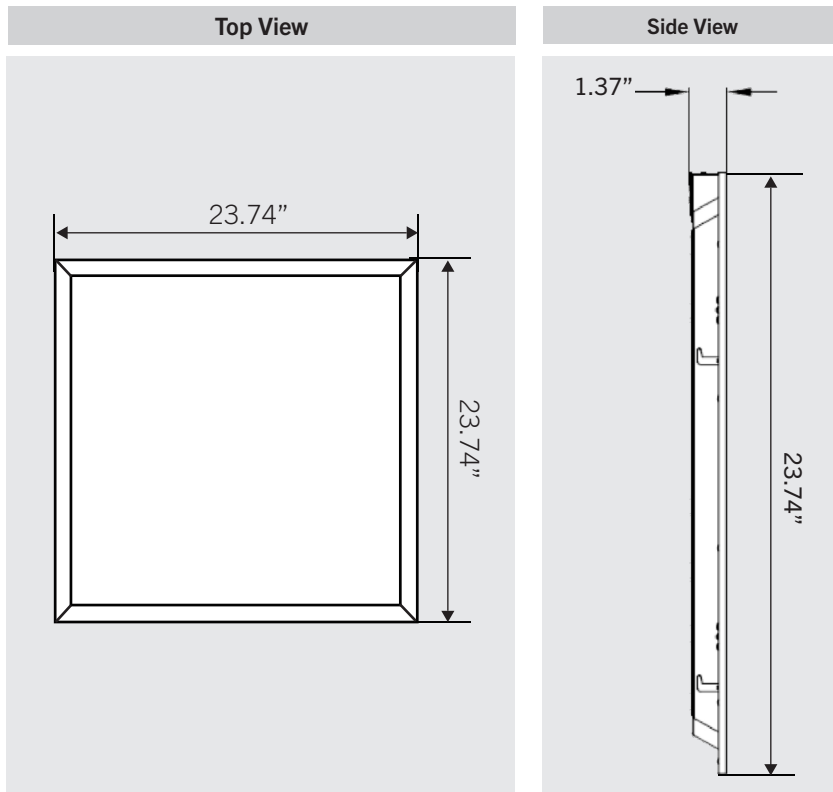

BPL-LED-22-40PS-8CSA BACKLIT LED PANEL LIGHT

PROJECT	
TYPE	
CATALOG #	

2'x2' LED panel light,
20, 30 and 40W, 120-277V input

PRODUCT FEATURES

- CCT Selectable (3500/4000/5000K)
- Wattage Selectable (40/30/20W)
- Aluminum frame featuring stepped edge design detail and gloss white paint for improved aesthetics
- New backlit style design; fits standard T-grid ceilings
- Suitable for recessed or surface mount (with optional accessories)*
- Construction features precise optical lenses over each individual

ONE CATALOG NUMBER WITH 9 DIFFERENT OPTIONS

* Preset to highest lumen output (40W / 5000K)

* Color Uniformity: CCT (Correlated Color Temperature) range as per guidelines outlined in ANSI C78.377-2017.

PHOTOMETRIC SPECIFICATIONS

ISOCANDELA PLOT

POLAR CANDELA DISTRIBUTION

ZONAL LUMEN SUMMARY

Zone	Lumens	% Luminaire
0-60	3,252.2	78.4%
60-90	891.5	21.5%
0-90	4,143.7	99.9%
90-180	3.9	0.1%
0-180	4,147.6	100%

PROJECT	
TYPE	
CATALOG #	

PHYSICAL SPECIFICATIONS

WEIGHT INFORMATION

1 Piece	1 Carton
6.2 lbs	12.4 lbs

EXPLODED VIEW

ORDERING INFORMATION

CATALOG NUMBER	CARTON QTY.	UPC
BPL-LED-22-40PS-8CSA	2	843654127866