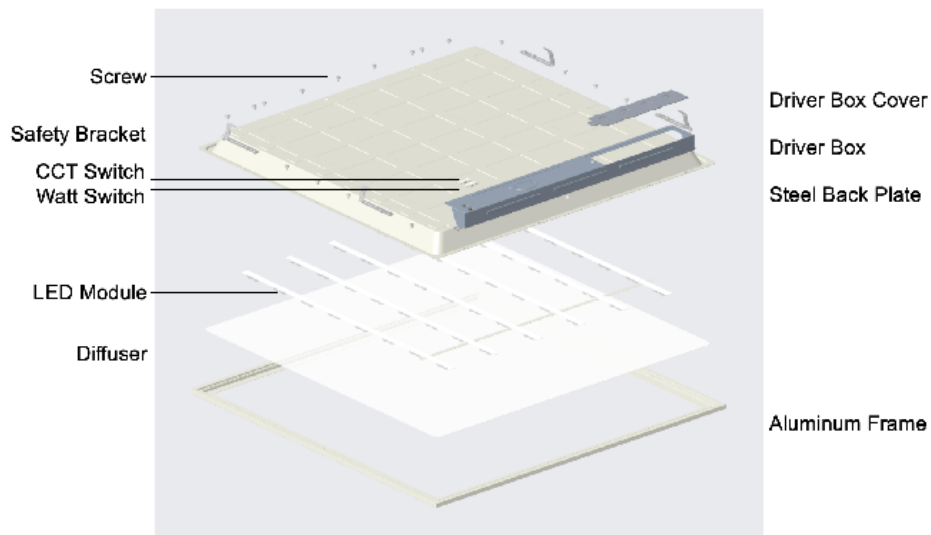

EXPLODED VIEW

ORDERING INFORMATION

CATALOG NUMBER	CARTON QTY.	UPC
BPL-LED-22-40PS-8CSA	2	843654127866