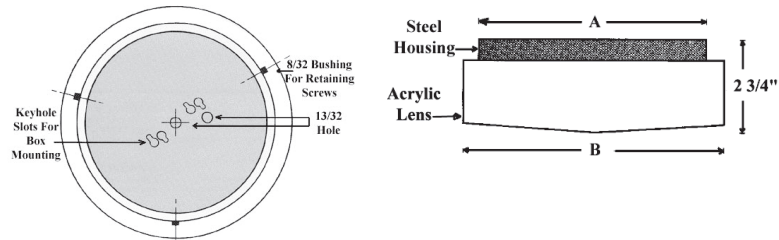

### Construction:

- This unit is designed from heavy gauge die formed steel and is finished in baked white enamel or polyester powder coating for maximum durability and reflectivity. Pressurized bulbs clips ensure centering and bulb support of Circline bulbs.  $\overline{A}$

### DIMENSIONS

Fixture Diameter

Bulb	A	B
BUT-22	10 1/8"	11"
BUT-32	12 3/4"	14"
BUT-54	12 3/4"	14"
BUT-40	17"	19"
BUT-72	17"	19"