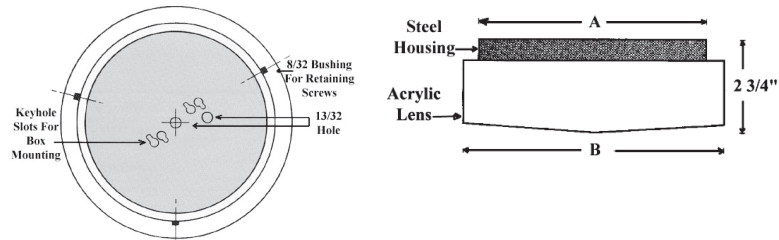

DIMENSIONS

Fixture Diameter

Bulb	A	B
BUT-22	10 1/8"	11"
BUT-32	12 3/4"	14"
BUT-54	12 3/4"	14"
BUT-40	17"	19"
BUT-72	17"	19"

Ordering Guide

max weight= 4lbs/ 11" 9lbs / 14"

Series	Size	# of Lamps	Lamp Type	Ballast Type
BUT	22 32 40 54 72	1 2 3	(1) FC8T9 = BUTT 22 ONLY (1) FC12T9 = BUTT 32 ONLY (1) FC16T9 = BUTT 40 ONLY (1) FC8T9 & (1) FC12T9 = BUTT 54 ONLY (1) FC12T9 & (1) FC16T9 = BUTT 72 ONLY PL7 / PL9 / PL3 PLT 13 / 26 / 32 / 42 QUAD 13 / 26 / 32 / 42 Medium or Mogul base sockets	120 = 120V MV = Multivolt E-LW = Electronic .77 BF E-O = Electronic 1.18 BF E-DIM = Dimming Unit SET LED = Wired 1 end hot for LED tubes EMER= Emergency battery back up