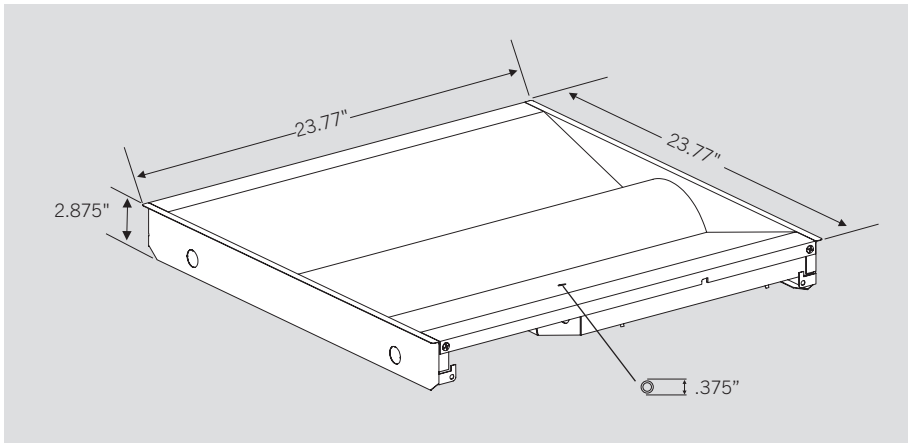

PHOTOMETRIC SPECIFICATIONS

POLAR CANDELA

ZONAL LUMEN SUMMARY

Zone	Lumens	% Luminaire
0-60	2,327.3	75%
60-90	768.5	24.80%
0-90	3,095.8	99.70%
90-180	9.0	0.30%
0-180	3,104.8	100%

PHYSICAL SPECIFICATIONS

ORDERING INFORMATION