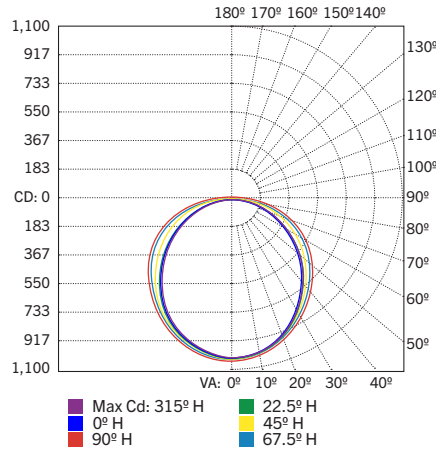

CBT-LED-22B-24PS-8CSA

LED CENTER BASKET FIXTURE

PROJECT	
TYPE	
CATALOG #	

2' x 2' LED Center Basket Fixture, 120 – 277V Input,
Frosted Lens, 0 –10V Dimming

PRODUCT FEATURES

- CCT Selection: Adjust CCT between 3500K, 4000K, or 5000K
- Wattage Selection: Adjust Wattage between 24W, 18W, and 15W
- Powered by 0 –10V dimming LED drivers with 12V Aux
- Architectural grade center basket volumetric design
- Ambient operating temperature: -20°C/-4°F to 50°C/122°F
- Compatible with Keystone SmartSafe emergency backups
- Available with optional integral occupancy sensor accessory
- Low optical flicker
- THD: < 20%
- Power factor > 0.95
- IC Rated

POWER AND COLOR TEMPERATURE SELECTABILITY

- CCT Selection: Adjustable CCT (3500K/4000K/5000K)
- Wattage Selection: Adjustable Wattage (24W/18W/15W)

PRODUCT SPECIFICATIONS

Catalog Number	Input Voltage	Wattage	CCT	Lumen Output	Efficacy	CRI	Power Factor	Lifetime
CBT-LED-22B-24PS-8CSA	120–277V	24W	3500K	3,072	128 lm/W	> 80	> 0.90	50,000 hrs
			4000K	3,096	129 lm/W			
			5000K	3,120	130 lm/W			
		18W	3500K	2,412	134 lm/W			
			4000K	2,430	135 lm/W			
			5000K	2,448	136 lm/W			
		15W	3500K	2,055	137 lm/W			
			4000K	2,070	138 lm/W			
			5000K	2,085	139 lm/W			

ONE CATALOG NUMBER WITH 9 DIFFERENT OPTIONS

* Preset to highest lumen output (24W / 5000K)

* Color Uniformity: CCT (Correlated Color Temperature) range as per guidelines outlined in ANSI C78.377-2017

PROJECT	
TYPE	
CATALOG #	

PHOTOMETRIC SPECIFICATIONS

POLAR CANDELA

ZONAL LUMEN SUMMARY

Zone	Lumens	% Luminaire
0-60	2,327.3	75%
60-90	768.5	24.80%
0-90	3,095.8	99.70%
90-180	9.0	0.30%
0-180	3,104.8	100%

PHYSICAL SPECIFICATIONS

ORDERING INFORMATION