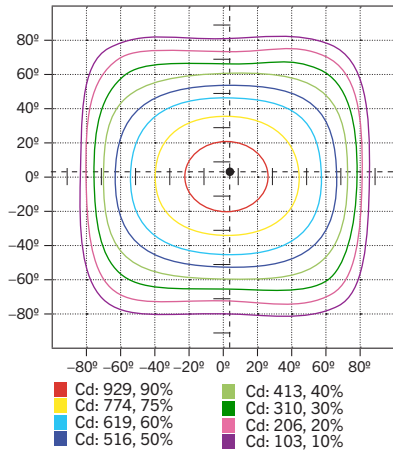

CBT-LED-22B-24PS-8CSA

LED CENTER BASKET FIXTURE

PROJECT	
TYPE	
CATALOG #	

2' x 2' LED Center Basket Fixture, 120 – 277V Input,
Frosted Lens, 0 –10V Dimming

PRODUCT FEATURES

- CCT Selection: Adjust CCT between 3500K, 4000K, or 5000K
- Wattage Selection: Adjust Wattage between 24W, 18W, and 15W
- Powered by 0 –10V dimming LED drivers with 12V Aux
- Architectural grade center basket volumetric design
- Ambient operating temperature: -20°C/-4°F to 50°C/122°F
- Compatible with Keystone SmartSafe emergency backups
- Available with optional integral occupancy sensor accessory
- Low optical flicker
- THD: < 20%
- Power factor > 0.95
- IC Rated

POWER AND COLOR TEMPERATURE SELECTABILITY

- CCT Selection: Adjustable CCT (3500K/4000K/5000K)
- Wattage Selection: Adjustable Wattage (24W/18W/15W)

PRODUCT SPECIFICATIONS

Catalog Number	Input Voltage	Wattage	CCT	Lumen Output	Efficacy	CRI	Power Factor	Lifetime
CBT-LED-22B-24PS-8CSA	120–277V	24W	3500K	3,072	128 lm/W	> 80	> 0.90	50,000 hrs
			4000K	3,096	129 lm/W			
			5000K	3,120	130 lm/W			
		18W	3500K	2,412	134 lm/W			
			4000K	2,430	135 lm/W			
			5000K	2,448	136 lm/W			
		15W	3500K	2,055	137 lm/W			
			4000K	2,070	138 lm/W			
			5000K	2,085	139 lm/W			

ONE CATALOG NUMBER WITH 9 DIFFERENT OPTIONS

* Preset to highest lumen output (24W / 5000K)

* Color Uniformity: CCT (Correlated Color Temperature) range as per guidelines outlined in ANSI C78.377-2017

PROJECT	
TYPE	
CATALOG #	

PHOTOMETRIC SPECIFICATIONS

POLAR CANDELA

ZONAL LUMEN SUMMARY

Zone	Lumens	% Luminaire
0-60	2,327.3	75%
60-90	768.5	24.80%
0-90	3,095.8	99.70%
90-180	9.0	0.30%
0-180	3,104.8	100%

PHYSICAL SPECIFICATIONS

ORDERING INFORMATION