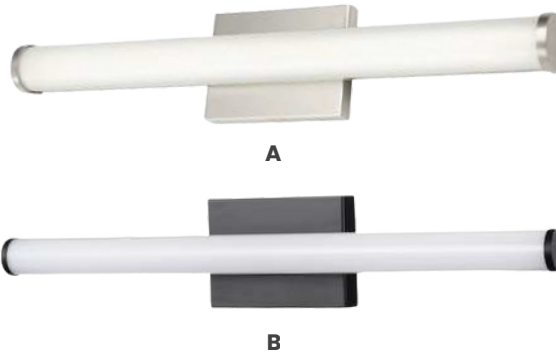

### LED Wall Sconce Bar / Bath Vanity Light

Modern Contemporary Vanity

- Steel & Plastic Body
- White Lens
- Brushed Nickel Finish
- 80 CRI
- 5-Year Warranty

#### Application

Hospitality Commercial Residential

Item #	Description	Watt	Lumen	Volt	Color Temp	Hours	Features	Dimension(in)
<b>A 18" Length   Brushed Nickel</b>								
81460-SU	LFX/BAR/20W/18"/BN/SCT	20	1,400	100-277	30K/40K/50K	50,000	DL, DIM	2.5(H) 18.0(W) 4.5(D)
<b>24" Length   Black / Brushed Nickel</b>								
81461-SU	LFX/BAR/25W/24"/BN/SCT	25	1,750	100-277	30K/40K/50K	50,000	DL, DIM	2.5(H) 24.0(W) 4.5(D)
<b>36" Length   Brushed Nickel</b>								
81462-SU	LFX/BAR/30W/36"/BN/SCT	30	2,100	100-277	30K/40K/50K	50,000	DL, DIM	2.5(H) 36.0(W) 4.5(D)
<b>B 24" Length   Black / Black</b>								
81376-SU	LFX/BAR/20W/24"/BK/SCT	20	1,600	100-277	30K/40K/50K	50,000	DL, DIM	2.5(H) 24.0(W) 4.5(D)

### LED Wall Sconce Bar / Bath Vanity Light

Modern Contemporary Vanity

- Metal & Acrylic Body
- White Lens
- Chrome Finish
- 80 CRI
- 5-Year Warranty