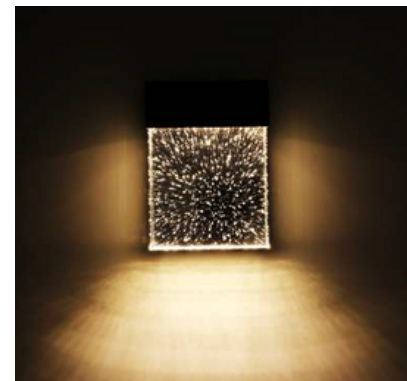

| | |
|-----------|--|
| Project | |
| Type | |
| Catalog # | |

Description

With built-in LED lights, this wall sconce is designed to provide years of maintenance-free use in residential or commercial locations. The elegant metal body with matte black finish holds a unique raindrop glass panel. The hidden LEDs refract through the drops in the panel, creating a brilliant and peaceful glow. Designed for indoor or outdoor installation.

This stylish and practical fixture is ideal for illuminating foyers, entrance ways, common areas, and balconies. The ADA-compliant design allows for installation in commercial and public spaces requiring handicapped accessibility. ETL Listed for wet location installation. Mounting hardware and installation instructions included.

LED Outdoor Wall Sconce Seedy Glass Design

A

B

Application

Hospitality

Retail

Commercial

Residential