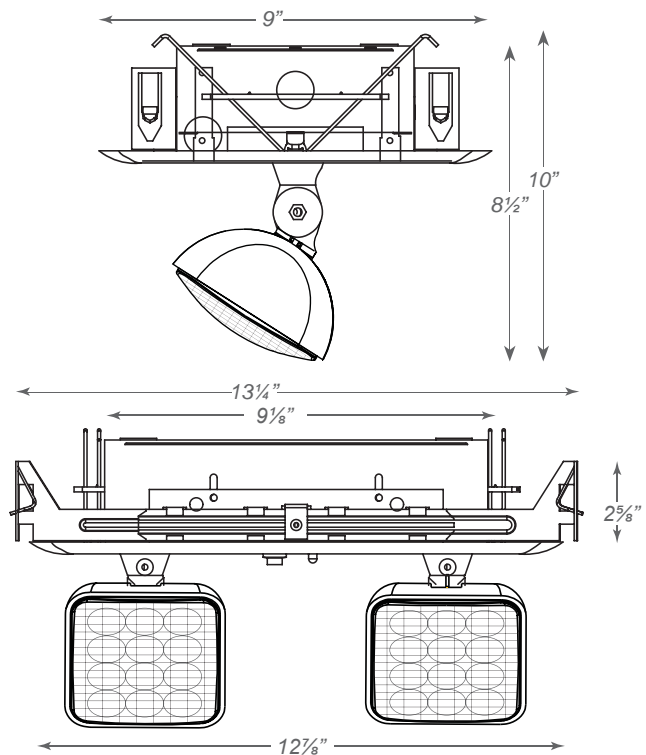

DIMENSIONS

UNIT EQUIPMENT

LEDR-7

Sample Part Number: LEDR-7

MODEL	HOUSING COLOR	
LEDR-7	(blank)	White
	B	Black