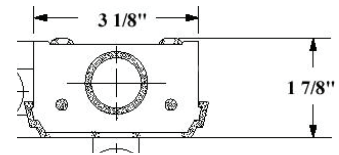

DIMENSIONS

Fixture Length

T12	T8	T5	T5HO	Length
F14T12	---	---	---	15"
F15T12	---	---	---	18"
F20T12	F17T8	F14T5	F24T5HO	24"
F30T12	F25T8	F21T5	F39T5HO	36"
F40T12	F32T8	F28T5	F54T5HO	48"

For Tandem Units:
Multiply lamp length above by lamp quantity

Max Weight = 9lbs/ 48"

Ordering Guide

RA-LED

Series	Size	Lumens	Color	Options
RA-LED	2 = 2FT 4 = 4FT 6 = 6FT 8 = 8FT	2FT 3166 (17W) 4350 (24W) 5470 (31W) 6452 (39W) 4FT 3220 (17W) 4480 (24W) 5705 (30W) 6910 (37W) 8640 (48W) 11797 (70W)	8FT 3220 (17W) 4480 (24W) 5705 (30W) 6910 (37W) 8640 (48W) 11797 (70W) 13820 (74W) 17280 (96W) 23594 (140W)	3K 35K 4K 5K EMB (External Occupancy Sensor) OCC-E = External Occupancy Sensor OCC-I = Internal Occupancy sensor BI-LEV= Bi-level dimming system O = grounded outlet TOG = Toggle Switch PULL= Pull chain switch C+P = Cord & plug ASY= Asymmetrical Reflector 3WAY = 3 way system FR= Frosted Lens over LED boards