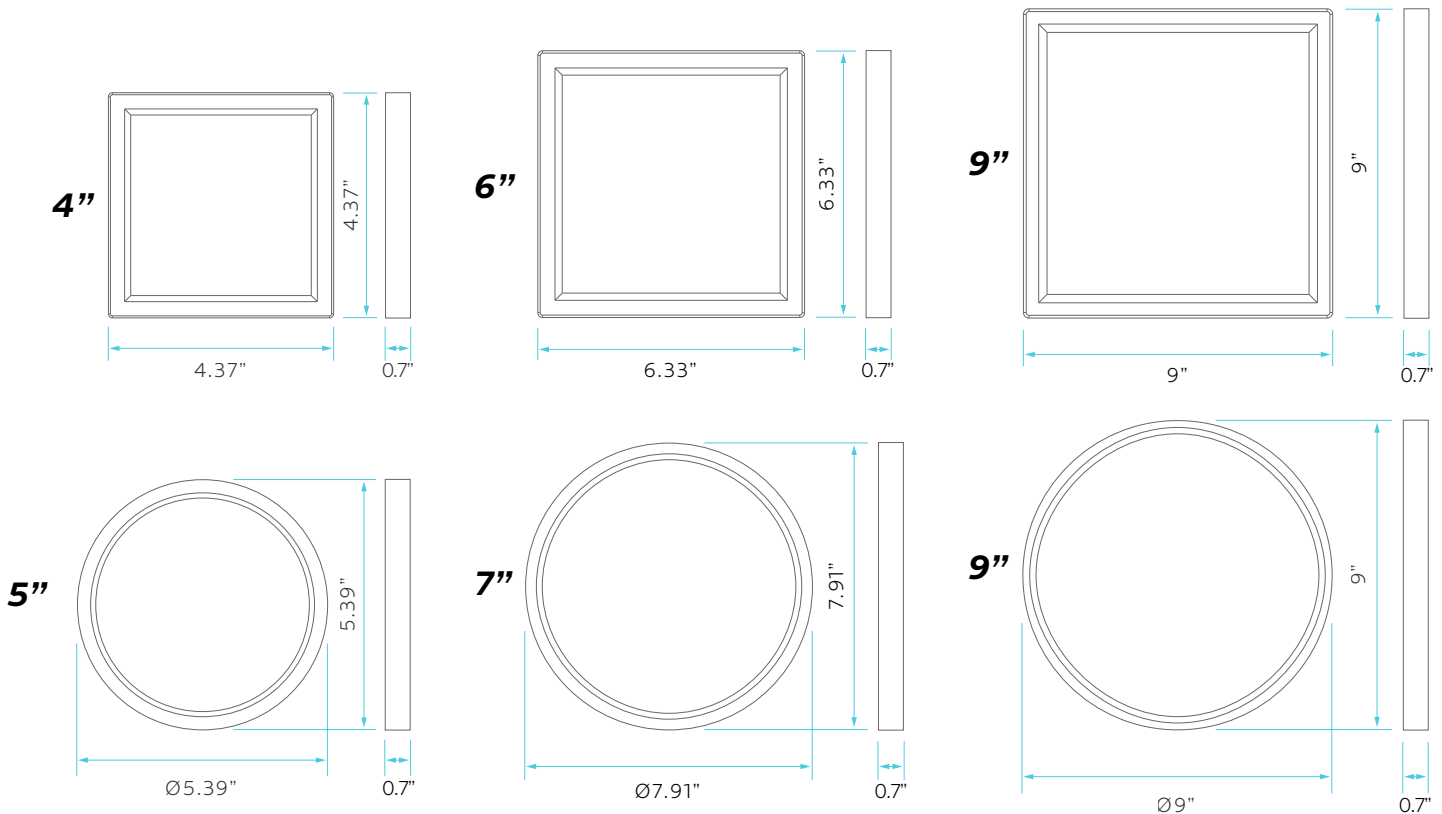

SPECIFICATIONS

ELECTRICAL

		MODEL	DESCRIPTION	POWER	INPUT VOLTS	DIMMABLE	EFFICACY (LPW)	FREQUENCY	LIFETIME
4"	SQ	23591	LED10/SLIM4/3CCT/W/SQ	10	120V	YES	60	50/60Hz	50,000
5"	RD	23590	LED10/SLIM5/3CCT/W/RD	10	120V	YES	60	50/60Hz	50,000
6"	SQ	23593	LED15/SLIM6/3CCT/W/SQ	15	120V	YES	63	50/60Hz	50,000
7"	RD	23592	LED15/SLIM7/3CCT/W/RD	15	120V	YES	67	50/60Hz	50,000
9"	SQ	23595	LED18/SLIM9/3CCT/W/SQ	18	120V	YES	67	50/60Hz	50,000
	RD	23594	LED18/SLIM9/3CCT/W/RD	18	120V	YES	67	50/60Hz	50,000
12"	RD	23673	LED22/SLIM12/3CCT/W/RD	22	120V	YES	82	60Hz	50,000

GENERAL

DIMENSIONS

DIMENSIONS

SURFACE MOUNT SLIM TRIM REPLACEMENT

BRUSHED NICKEL & BLACK FINISHES AVAILABLE

AVAILABLE IN 5", 7", 9"

AVAILABLE IN 4", 6", 9"

SPECIFICATIONS

		MODEL	DESCRIPTION	SIZE	SHAPE	FINISH	CASE SIZE
SQUARE	4"	LR23677	LED10/SLIM4/SQ/TRIM/BK	4" SQUARE	TRIM REPLACEMENT	BLACK	20
		LR23679	LED10/SLIM4/SQ/TRIM/BN	4" SQUARE	TRIM REPLACEMENT	BRUSHED NICKEL	20
	6"	LR23683	LED15/SLIM6/SQ/TRIM/BK	6" SQUARE	TRIM REPLACEMENT	BLACK	20
		LR23685	LED15/SLIM6/SQ/TRIM/BN	6" SQUARE	TRIM REPLACEMENT	BRUSHED NICKEL	20
	9"	LR23689	LED18/SLIM9/SQ/TRIM/BK	9" SQUARE	TRIM REPLACEMENT	BLACK	20
		LR23691	LED18/SLIM9/SQ/TRIM/BN	9" SQUARE	TRIM REPLACEMENT	BRUSHED NICKEL	20
ROUND	5"	LR23674	LED10/SLIM5/RD/TRIM/BK	5" ROUND	TRIM REPLACEMENT	BLACK	20
		LR23676	LED10/SLIM5/RD/TRIM/BN	5" ROUND	TRIM REPLACEMENT	BRUSHED NICKEL	20
	7"	LR23680	LED15/SLIM7/RD/TRIM/BK	7" ROUND	TRIM REPLACEMENT	BLACK	20
		LR23682	LED15/SLIM7/RD/TRIM/BN	7" ROUND	TRIM REPLACEMENT	BRUSHED NICKEL	20
	9"	LR23686	LED18/SLIM9/RD/TRIM/BK	9" ROUND	TRIM REPLACEMENT	BLACK	20
		LR23688	LED18/SLIM9/RD/TRIM/BN	9" ROUND	TRIM REPLACEMENT	BRUSHED NICKEL	20