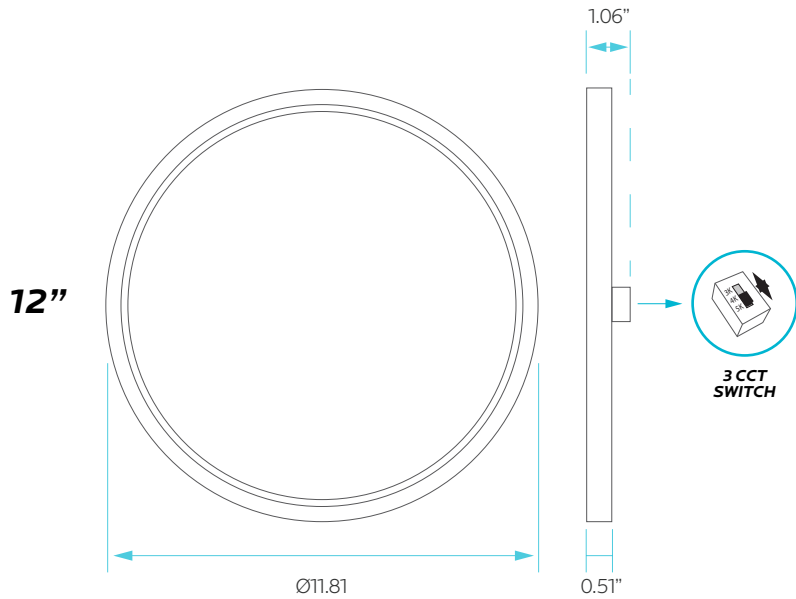

SPECIFICATIONS

ELECTRICAL

		MODEL	DESCRIPTION	POWER	INPUT VOLTS	DIMMABLE	EFFICACY (LPW)	FREQUENCY	LIFETIME
4"	SQ	23591	LED10/SLIM4/3CCT/W/SQ	10	120V	YES	60	50/60Hz	50,000
5"	RD	23590	LED10/SLIM5/3CCT/W/RD	10	120V	YES	60	50/60Hz	50,000
6"	SQ	23593	LED15/SLIM6/3CCT/W/SQ	15	120V	YES	63	50/60Hz	50,000
7"	RD	23592	LED15/SLIM7/3CCT/W/RD	15	120V	YES	67	50/60Hz	50,000
9"	SQ	23595	LED18/SLIM9/3CCT/W/SQ	18	120V	YES	67	50/60Hz	50,000
	RD	23594	LED18/SLIM9/3CCT/W/RD	18	120V	YES	67	50/60Hz	50,000
12"	RD	23673	LED22/SLIM12/3CCT/W/RD	22	120V	YES	82	60Hz	50,000

GENERAL

DIMENSIONS

DIMENSIONS

SURFACE MOUNT SLIM TRIM REPLACEMENT

BRUSHED NICKEL & BLACK FINISHES AVAILABLE

AVAILABLE IN 5", 7", 9"

AVAILABLE IN 4", 6", 9"

SPECIFICATIONS

		MODEL	DESCRIPTION	SIZE	SHAPE	FINISH	CASE SIZE
SQUARE	4"	LR23677	LED10/SLIM4/SQ/TRIM/BK	4" SQUARE	TRIM REPLACEMENT	BLACK	20
		LR23679	LED10/SLIM4/SQ/TRIM/BN	4" SQUARE	TRIM REPLACEMENT	BRUSHED NICKEL	20
	6"	LR23683	LED15/SLIM6/SQ/TRIM/BK	6" SQUARE	TRIM REPLACEMENT	BLACK	20
		LR23685	LED15/SLIM6/SQ/TRIM/BN	6" SQUARE	TRIM REPLACEMENT	BRUSHED NICKEL	20
	9"	LR23689	LED18/SLIM9/SQ/TRIM/BK	9" SQUARE	TRIM REPLACEMENT	BLACK	20
		LR23691	LED18/SLIM9/SQ/TRIM/BN	9" SQUARE	TRIM REPLACEMENT	BRUSHED NICKEL	20
ROUND	5"	LR23674	LED10/SLIM5/RD/TRIM/BK	5" ROUND	TRIM REPLACEMENT	BLACK	20
		LR23676	LED10/SLIM5/RD/TRIM/BN	5" ROUND	TRIM REPLACEMENT	BRUSHED NICKEL	20
	7"	LR23680	LED15/SLIM7/RD/TRIM/BK	7" ROUND	TRIM REPLACEMENT	BLACK	20
		LR23682	LED15/SLIM7/RD/TRIM/BN	7" ROUND	TRIM REPLACEMENT	BRUSHED NICKEL	20
	9"	LR23686	LED18/SLIM9/RD/TRIM/BK	9" ROUND	TRIM REPLACEMENT	BLACK	20
		LR23688	LED18/SLIM9/RD/TRIM/BN	9" ROUND	TRIM REPLACEMENT	BRUSHED NICKEL	20