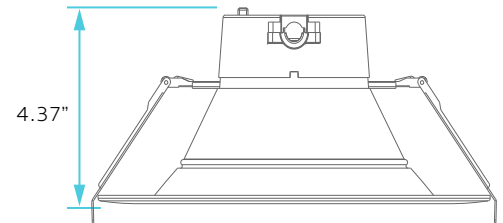

GENERAL

DIMENSIONS

4"

6"

8"

Cutout: Ø 4.30"

Cutout: Ø 6.30"

Cutout: Ø 7.87"