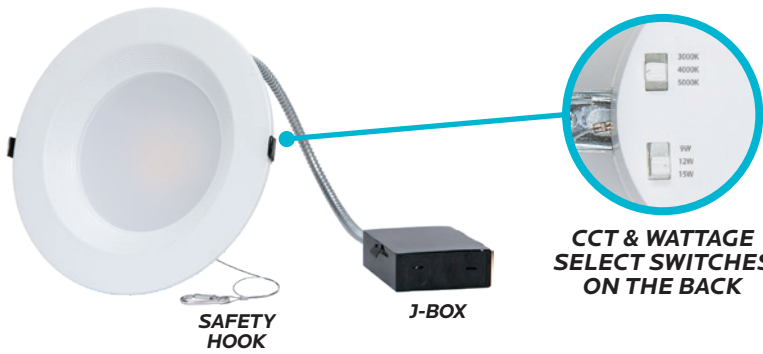

Project:	
Type:	
Catalog #:	

Commercial Downlight

4", 6", 8"

- 3 Year Warranty
- CRI 80
- 120-277V
- CCT SELECT: SOFT 3000K, COOL 4000K, BRIGHT 5000K
- IC RATED
- WATTAGE SELECT
- COMMERCIAL DOWNLIGHT SHAPE
- WETLOCATION RATED
- DIMMABLE 0-10V