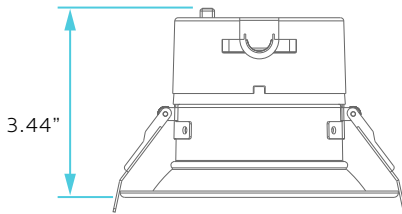

GENERAL

DIMENSIONS

4"

6"

8"

Cutout: Ø 4.30"

Cutout: Ø 6.30"

Cutout: Ø 7.87"