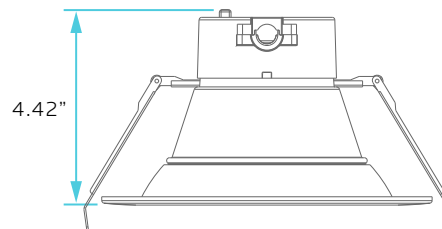

GENERAL

DIMENSIONS

4"

6"

8"

Cutout: Ø 4.30"

Cutout: Ø 6.30"

Cutout: Ø 7.87"