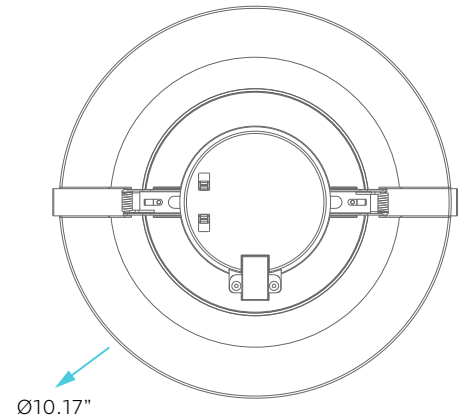

Project:	
Type:	
Catalog #:	

Commercial Downlight

4", 6", 8"

SPECIFICATIONS

ELECTRICAL

MODEL	DESCRIPTION	POWER	LUMEN	EFFICACY	INPUT VOLTS	DIMMABLE	FREQUENCY	LIFETIME	POWER FACTOR
23948	LED/CDL4HO/3WO/3CCT/B/JB	9W	810	90	120-277V	0-10V	50/60Hz	50,000	>0.9
		12W	1080						
		15W	1350						
23951	LED/CDL6HO/3WO/3CCT/B/JB	12W	1140	90	120-277V	0-10V	50/60Hz	50,000	>0.9
		16W	1520						
		20W	1900						
23959	LED/CDL8HO/3WO/3CCT/B/JB	16W	1600	90	120-277V	0-10V	50/60Hz	50,000	>0.9
		21W	2100						
		27W	2700						

GENERAL

DIMENSIONS

4"

6"

8"

Cutout: Ø 4.30"

Cutout: Ø 6.30"

Cutout: Ø 7.87"