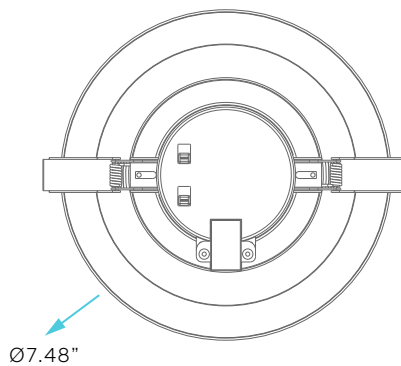

Project:	
Type:	
Catalog #:	

Commercial Downlight

4", 6", 8"

SPECIFICATIONS

ELECTRICAL

MODEL	DESCRIPTION	POWER	LUMEN	EFFICACY	INPUT VOLTS	DIMMABLE	FREQUENCY	LIFETIME	POWER FACTOR
23948	LED/CDL4HO/3WO/3CCT/B/JB	9W	810	90	120-277V	0-10V	50/60Hz	50,000	>0.9
		12W	1080						
		15W	1350						
23951	LED/CDL6HO/3WO/3CCT/B/JB	12W	1140	90	120-277V	0-10V	50/60Hz	50,000	>0.9
		16W	1520						
		20W	1900						
23959	LED/CDL8HO/3WO/3CCT/B/JB	16W	1600	90	120-277V	0-10V	50/60Hz	50,000	>0.9
		21W	2100						
		27W	2700						

GENERAL

DIMENSIONS

4"

6"

8"

Cutout: Ø 4.30"

Cutout: Ø 6.30"

Cutout: Ø 7.87"