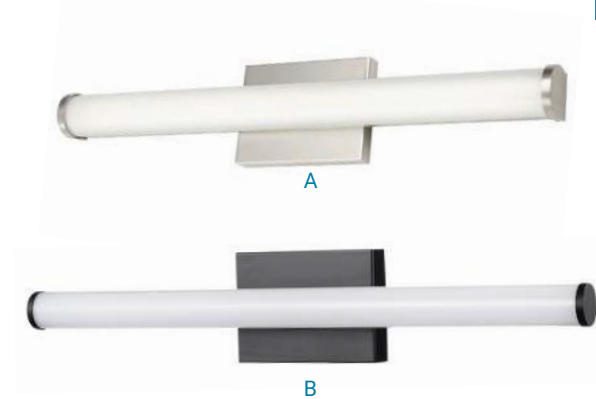

LED Wall Sconce Bar / Bath Vanity Light

Modern Contemporary Vanity

LED
BUILT-IN

Item#	Description	Watt	Lumen	Volt	Color Temp	Hours	Features	Dimension(in)
A	18" Length | Brush Nickel							
81460-SU	LFX/BAR/20W/18"/BN/SCT	20	1400	100-277	30K/40K/50K	50000	DL,DIM	2.5(h) 18.0(w) 4.5(d)
	24" Length | Black / Brush Nickel							
81461-SU	LFX/BAR/25W/24"/BN/SCT	25	1750	100-277	30K/40K/50K	50000	DL,DIM	2.5(h) 24.0(w) 4.5(d)
	36" Length | Brush Nickel							
81462-SU	LFX/BAR/30W/36"/BN/SCT	30	2100	100-277	30K/40K/50K	50000	DL,DIM	2.5(h) 36.0(w) 4.5(d)
B	24" Length | Black / Black							
81376-SU	LFX/BAR/20W/24"/BK/SCT	20	1600	100-277	30K/40K/50K	50000	DL,DIM	2.5(h) 24.0(w) 4.5(d)

Metal & Acrylic Body
White Lens
Chrome Finish
80 CRI

5
Year
Warranty

Application