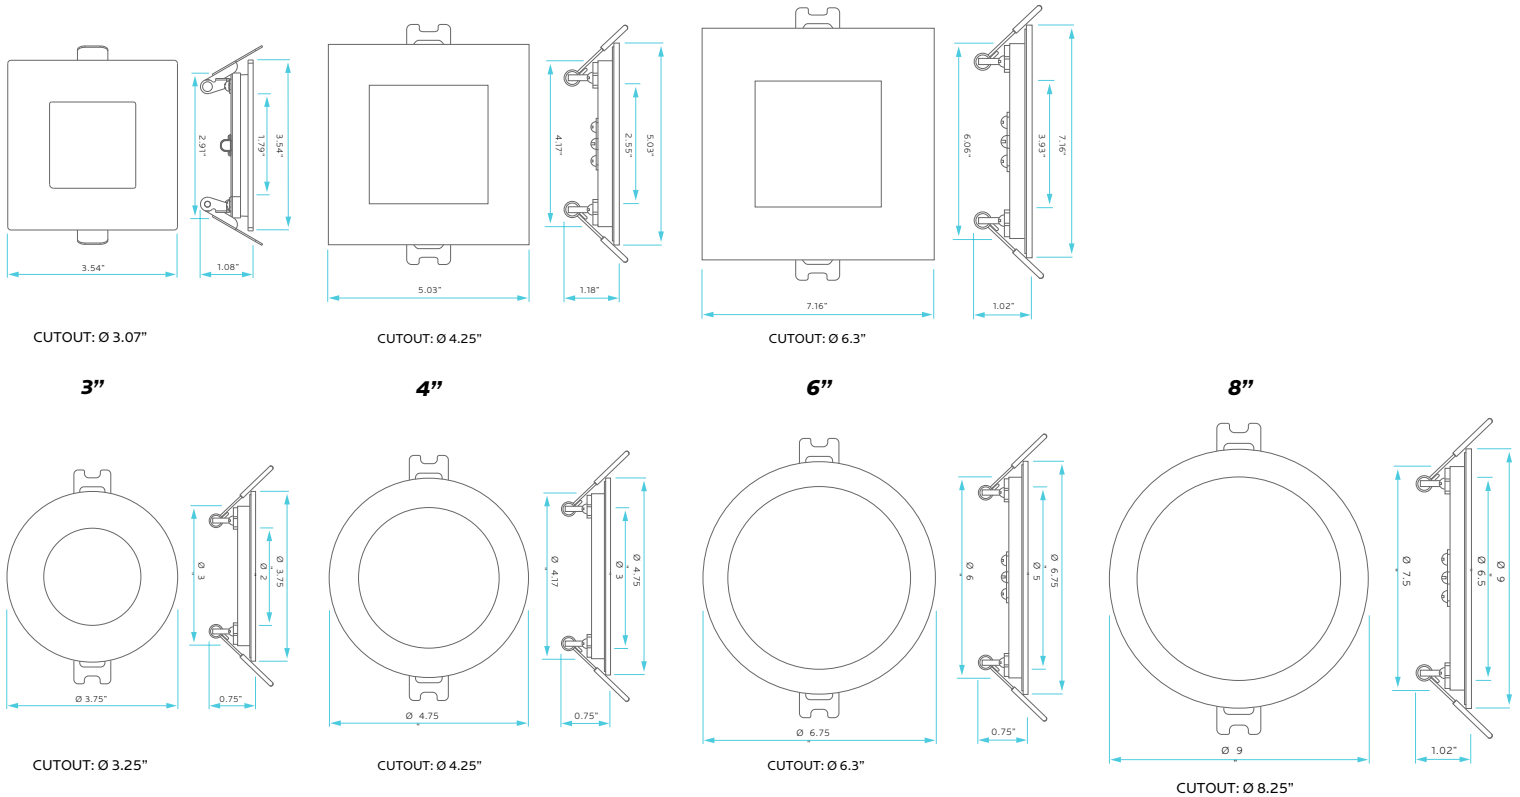

SPECIFICATIONS

ELECTRICAL

	MODEL	DESCRIPTION	POWER	INPUT VOLTS	DIMMABLE	FREQUENCY	LUMEN EFFICACY	LIFETIME
3"	RD 23751	LED/MINI3/PANEL/5CCT/RD2	8	120-277V	YES	50/60Hz	68	50,000
	SQ 23754	LED/MINI3/PANEL/5CCT/SQ2	8	120-277V	YES	50/60Hz	68	50,000
4"	RD 23756	LED/MINI4/PANEL/5CCT/RD2	10	120-277V	YES	50/60Hz	70	50,000
	SQ 23759	LED/MINI4/PANEL/5CCT/SQ2	10	120-277V	YES	50/60Hz	70	50,000
6"	RD 23761	LED/MINI6/PANEL/5CCT/RD2	12	120-277V	YES	50/60Hz	83	50,000
	SQ 23764	LED/MINI6/PANEL/5CCT/SQ2	12	120-277V	YES	50/60Hz	83	50,000
8"	RD 23765	LED/MINI8/PANEL/5CCT/RD2	18	120-277V	YES	60Hz	83	50,000

DIMENSIONS

Project:	
Type:	
Catalog #:	

RECESSED MINI FLAT PANEL TRIM REPLACEMENT

ROUND TRIM REPLACEMENT

BLACK FINISH
3", 4" & 6"

BRUSHED NICKEL FINISH
4" & 6"

BRONZE FINISH
4" & 6"

SQUARE TRIM REPLACEMENT

BLACK FINISH
3"

BLACK FINISH
4"

BLACK FINISH
6"

SPECIFICATIONS

		MODEL	DESCRIPTION	SIZE	SHAPE	FINISH
3"	RD	23850	LED/MINI3/5CCT/RD/TRIM/BK	3" ROUND	TRIM REPLACEMENT	BLACK
	SQ	23855	LED/MINI3/5CCT/SQ/TRIM/BK	3" SQUARE	TRIM REPLACEMENT	BLACK
4"		23770	LED/MINI4/5CCT/RD/TRIM/BK	4" ROUND	TRIM REPLACEMENT	BLACK
	RD	23771	LED/MINI4/5CCT/RD/TRIM/BN	4" ROUND	TRIM REPLACEMENT	BRUSHED NICKEL
		23772	LED/MINI4/5CCT/RD/TRIM/BZ	4" ROUND	TRIM REPLACEMENT	BRONZE
	SQ	23773	LED/MINI4/5CCT/SQ/TRIM/BK	4" SQUARE	TRIM REPLACEMENT	BLACK
6"		23776	LED/MINI6/5CCT/RD/TRIM/BK	6" ROUND	TRIM REPLACEMENT	BLACK
	RD	23777	LED/MINI6/5CCT/RD/TRIM/BN	6" ROUND	TRIM REPLACEMENT	BRUSHED NICKEL
		23778	LED/MINI6/5CCT/RD/TRIM/BZ	6" ROUND	TRIM REPLACEMENT	BRONZE
	SQ	23779	LED/MINI6/5CCT/SQ/TRIM/BK	6" SQUARE	TRIM REPLACEMENT	BLACK