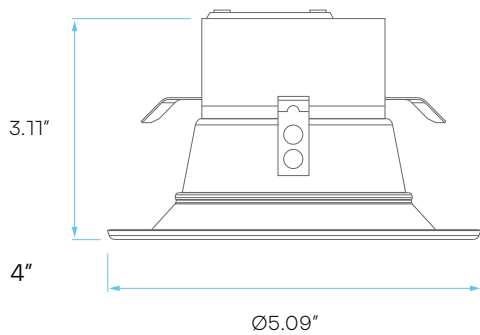

# DOWNLIGHT RETROFIT ROUND TRIM, BAFFLED & SMOOTH 4", 5-6"

4"

BAFFLED

5 CCT SWITCH ON THE BACK

SMOOTH

5-6"

5 CCT SWITCH ON THE BACK

Project:	
Type:	
Catalog #:	

**TRIM REPLACEMENT**

**\*SOLD SEPARATELY**

4"

5-6"

MODEL	DESCRIPTION	SIZE
23792	LED/DL4/5CCT/RD/TRIM/BK	4"

MODEL	DESCRIPTION	SIZE
23797	LED/DL5-6/5CCT/RD/TRIM/BK	5-6"