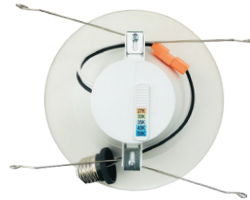

# DOWNLIGHT RETROFIT ROUND TRIM, BAFFLED & SMOOTH 4", 5-6"

4"

BAFFLED

5 CCT SWITCH ON THE BACK

SMOOTH

5-6"

5 CCT SWITCH ON THE BACK

Project:	
Type:	
Catalog #:	

**DOWNLIGHT RETROFIT ROUND TRIM,  
BAFFLED & SMOOTH  
4", 5-6"**

**ELECTRICAL**

		MODEL	DESCRIPTION	POWER	INPUT VOLTS	EFFICACY	LIFETIME	WATT REPLACEMENT	COST/YR
4"	BAFFLED	23790	LED/DL4/5CCT/FL/B/RD	10	120V	75	50,000	60	\$ 1.20
	SMOOTH	23791	LED/DL4/5CCT/FL/RD	10	120V	75	50,000	60	\$ 1.20
5-6"	BAFFLED	23795	LED/DL5-6/5CCT/FL/B/RD	14	120V	79	50,000	90	\$ 1.69
	SMOOTH	23796	LED/DL5-6/5CCT/FL/RD	14	120V	79	50,000	90	\$ 1.69