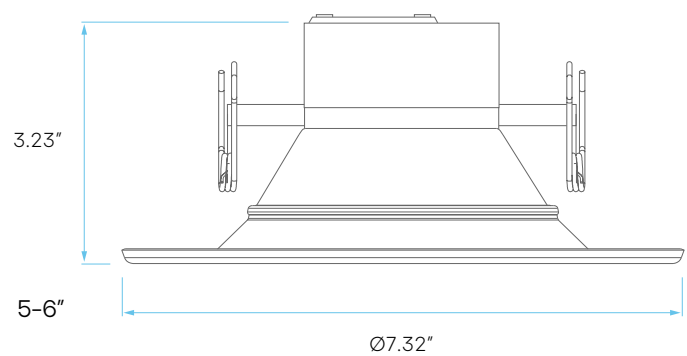

# DOWNLIGHT RETROFIT ROUND TRIM, BAFFLED & SMOOTH 4", 5-6"

4"

BAFFLED

5 CCT SWITCH ON THE BACK

SMOOTH

5-6"

5 CCT SWITCH ON THE BACK

Project:	
Type:	
Catalog #:	

**TRIM REPLACEMENT**

**\*SOLD SEPARATELY**

4"

5-6"

MODEL	DESCRIPTION	SIZE
23792	LED/DL4/5CCT/RD/TRIM/BK	4"

MODEL	DESCRIPTION	SIZE
23797	LED/DL5-6/5CCT/RD/TRIM/BK	5-6"