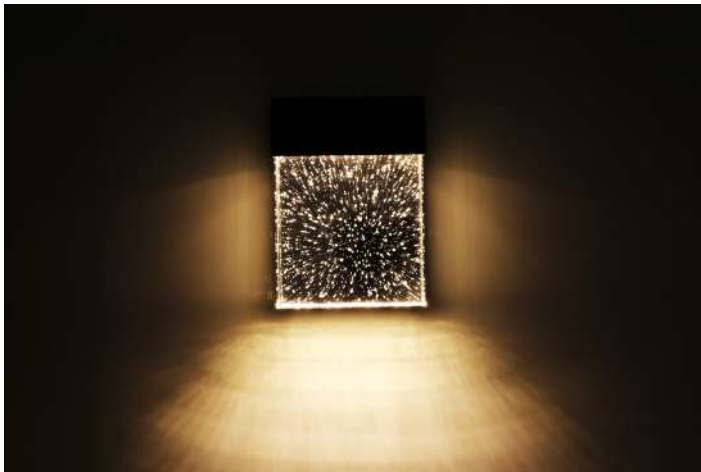

## LED Outdoor Wall Sconce Seedy Glass Design

With built in LED lights this wall sconce is designed to provide years of maintenance-free use in residential or commercial locations. The elegant metal body with matte black finish holds a unique raindrop glass panel. The hidden LEDs refract through the drops in the panel creating a brilliant and peaceful glow. Designed for indoor or outdoor installation. This stylish and practical fixture is ideal for illuminating foyers, entrance ways, common areas, and balconies. The ADA Compliant design allows for installation in commercial and public spaces requiring handicapped accessibility. ETL Listed for wet location installation. Mounting hardware and installation instructions included.