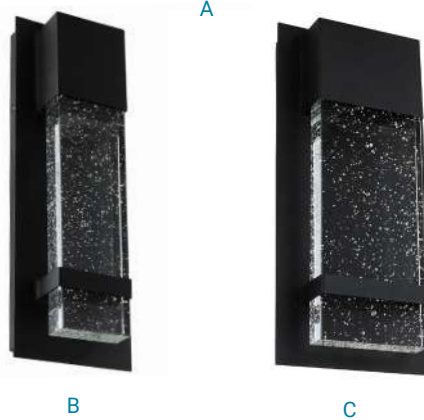

## LED Outdoor Wall Sconce Seedy Glass Design

With built in LED lights this wall sconce is designed to provide years of maintenance-free use in residential or commercial locations. The elegant metal body with matte black finish holds a unique raindrop glass panel. The hidden LEDs refract through the drops in the panel creating a brilliant and peaceful glow. Designed for indoor or outdoor installation. This stylish and practical fixture is ideal for illuminating foyers, entrance ways, common areas, and balconies. The ADA Compliant design allows for installation in commercial and public spaces requiring handicapped accessibility. ETL Listed for wet location installation. Mounting hardware and installation instructions included.

Item#	Description	Watt	Lumen	Volt	Color Temp	Hours	Features	Dimension(in)
<b>A</b>	<b>5" Width</b>							
<b>B</b>	81046 LFX/WS/SEEDY/UD/12"/11W/30K/BK	11	600	120	3000K	50000	WL_DIM	7.0(h) 5.0(w) 1.5(d)
	81169 LFX/INN/WS/5"/9W/30K/BK/SEEDY	9	450	120	3000K	50000	WL	13.8(h) 4.8(w) 2.5(d)
	81222 LFX/INN/WS/5"/9W/50K/BK/SEEDY	9	450	100-277	5000K	50000	WL	13.8(h) 4.8(w) 2.5(d)
	81047 LFX/INN/WS/5"/12W/SCT/BK/SEEDY	12	600	120	30K/40K/50K	50000	WL	13.8(h) 4.8(w) 2.5(d)
<b>C</b>	<b>6.5" Width</b>							
	81051 LFX/INN/WS/6.5"/12W/SCT/BK/SEEDY	12	600	120	30K/40K/50K	50000	WL	13.8(h) 6.5(w) 2.5(d)
	81170 LFX/INN/WS/6.5"/12W/30K/BK/SEEDY	12	600	100-277	3000K	50000	WL	13.8(h) 6.5(w) 2.5(d)
	81223 LFX/INN/WS/6.5"/12W/50K/BK/SEEDY	12	600	100-277	5000K	50000	WL	13.8(h) 6.5(w) 2.5(d)