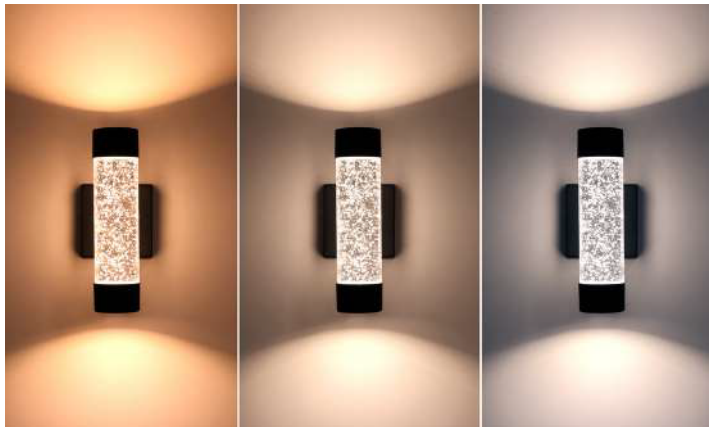

### LED Outdoor Wall Sconce

#### Seedy Glass Design

Aluminum Body  
Clear Seedy Lens  
Black Finish  
80 CRI

5  
Year  
Warranty

Application

Item#	Description	Watt	Lumen	Volt	Color Temp	Hours	Features	Dimension(in)
<b>A</b> 81041	WS/SEEDY/CYL/12"/10W/SCT/BK	10	600	120	30K/40K/50K	50000	WL,DIM	12.0(h) 4.75(w) 4.0(d)
<b>B</b> 81330	WS/CL/10W/CRI90/3SCT/BK	15	800	120	30K/40K/50K	50000	WL,DIM	12.0(h) 5.5(w) 4.0(d)
<b>C</b> 81224	TERR/WS/4"/12W/30K/ORB/SEEDY	12	500	120	3000K	50000	WL,DIM	14.0(h) 4.8(w) 4.3(d)
81225	TERR/WS/4"/12W/50K/ORB/SEEDY	12	500	120	5000K	50000	WL,DIM	14.0(h) 4.8(w) 4.3(d)