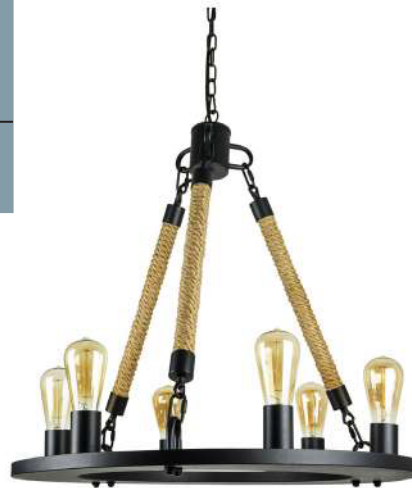

PENDANT FIXTURE DECORATIVE

PROJECT	
TYPE	
CATALOG #	

120 volts Medium (E26) Base Metal Body
Bulb Not Included

Bulb Suggestion

Application

A

B

**BULB
REQUIRED**

Item#	Description	Finish	Lens	Lights	Max Watts	Dimension(in)
A 07094	GPD/DS/MB	Matt Black	-	1	60	22.0(h) 20.4(w) 20.4(d) 51 Cord
B 07084	A4TPD/AB	Antique Black	-	4	60	34.5(h) 8.0(w) 8.0(d) 65 Cord

120 volts Medium (E26) Base Metal & Fabric Body
Bulb Not Included

Bulb Suggestion

Application

Pendant Fixture Viking Style

**BULB
REQUIRED**

A

B

Item#	Description	Finish	Lens	Lights	Max Watts	Dimension(in)
A 07066	PD/VS/AB	Antique Bronze	-	6	60	25.0(h) 24.0(w) 24.0(d) 17 Cord
B 07064	RPD/VS/AB	Antique Bronze	-	3	60	22.0(h) 21.0(w) 21.0(d) 28 Cord