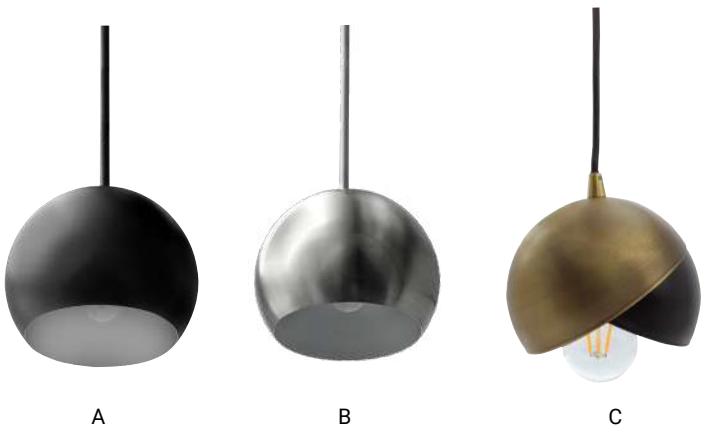

PENDANT FIXTURE

GLOBE STYLE / BLACK AND COPPER

PROJECT	
TYPE	
CATALOG #	

Pendant Fixture

Globe Style

BULB
REQUIRED

120 volts Medium (E26) Base Metal Body
ETL Listed
Bulb Not Included

Bulb Suggestion

Application

Item#	Description	Finish	Lens	Lights	Max Watts	Dimension(in)w
A 46058	PRS/E26/BK	Matte Black	-	1	60	52 (h) 8 (d)
B 46057	PRS/E26/BN	Brushed Nickel	-	1	60	52 (h) 8 (d)
C 90162	1LT/BK-AB/E26	Black & Brass	-	1	60	72.0(h) 6.0(d)

Pendant Fixture

Black and Copper

BULB
REQUIRED

120 volts Medium (E26) Base Metal Body
UL Listed
Bulb Not Included