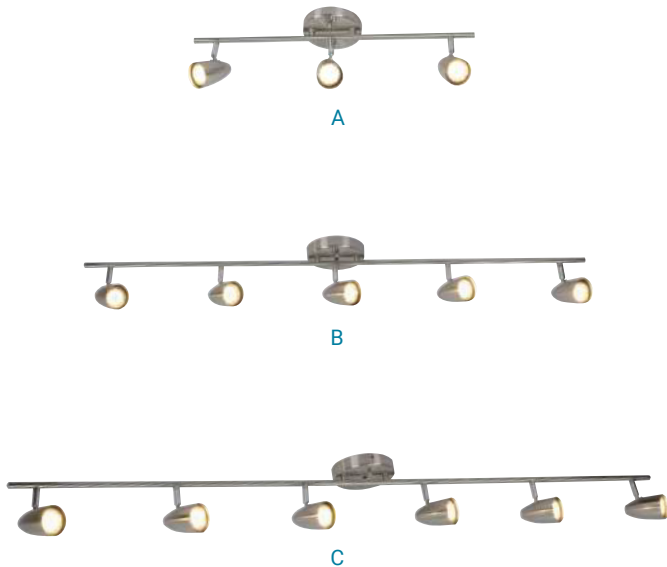

LED ADJUSTABLE TRACK LIGHT

4 LIGHTS / 3 LIGHTS / 5 LIGHTS 6 LIGHTS

PROJECT	
TYPE	
CATALOG #	

LED Adjustable Track Light

4 Lights

Metal Body
Clear Lens
Chrome Finish
80 CRI

3
Year
Warranty

Application

Commercial Residential

Item#	Description	Watt	Lumen	Volt	Color Temp	Hours	Features	Dimension(in)
81146-SU	LFX/TRL/4H/23W/30K/CH	23	1200	120	3000K	50000	DL,DIM	7.0(h) 4.8(w) 32.0(d)

Adjustable Track Light

3 Lights / 5 Lights / 6 lights

Surface Mount
120 volts
GU10 Base
Metal Body
ETL Listed
Bulb Not Included

Bulb Suggestion

MR16
GU10

Application

Commercial Residential

Item#	Description	Finish	Lens	Lights	Max Watts	Dimension(in)
A 45065-SU	FIX/TRL/3H/24"/BN	Brushed Nickel	-	3		x.x(h) x.x(w) 24.0(d)
B 45063-SU	FIX/TRL/5H/45"/BN	Brushed Nickel	-	5		x.x(h) x.x(w) 45.0(d)
C 45064-SU	FIX/TRL/6H/54"/BN	Brushed Nickel	-	6		x.x(h) x.x(w) 54.0(d)